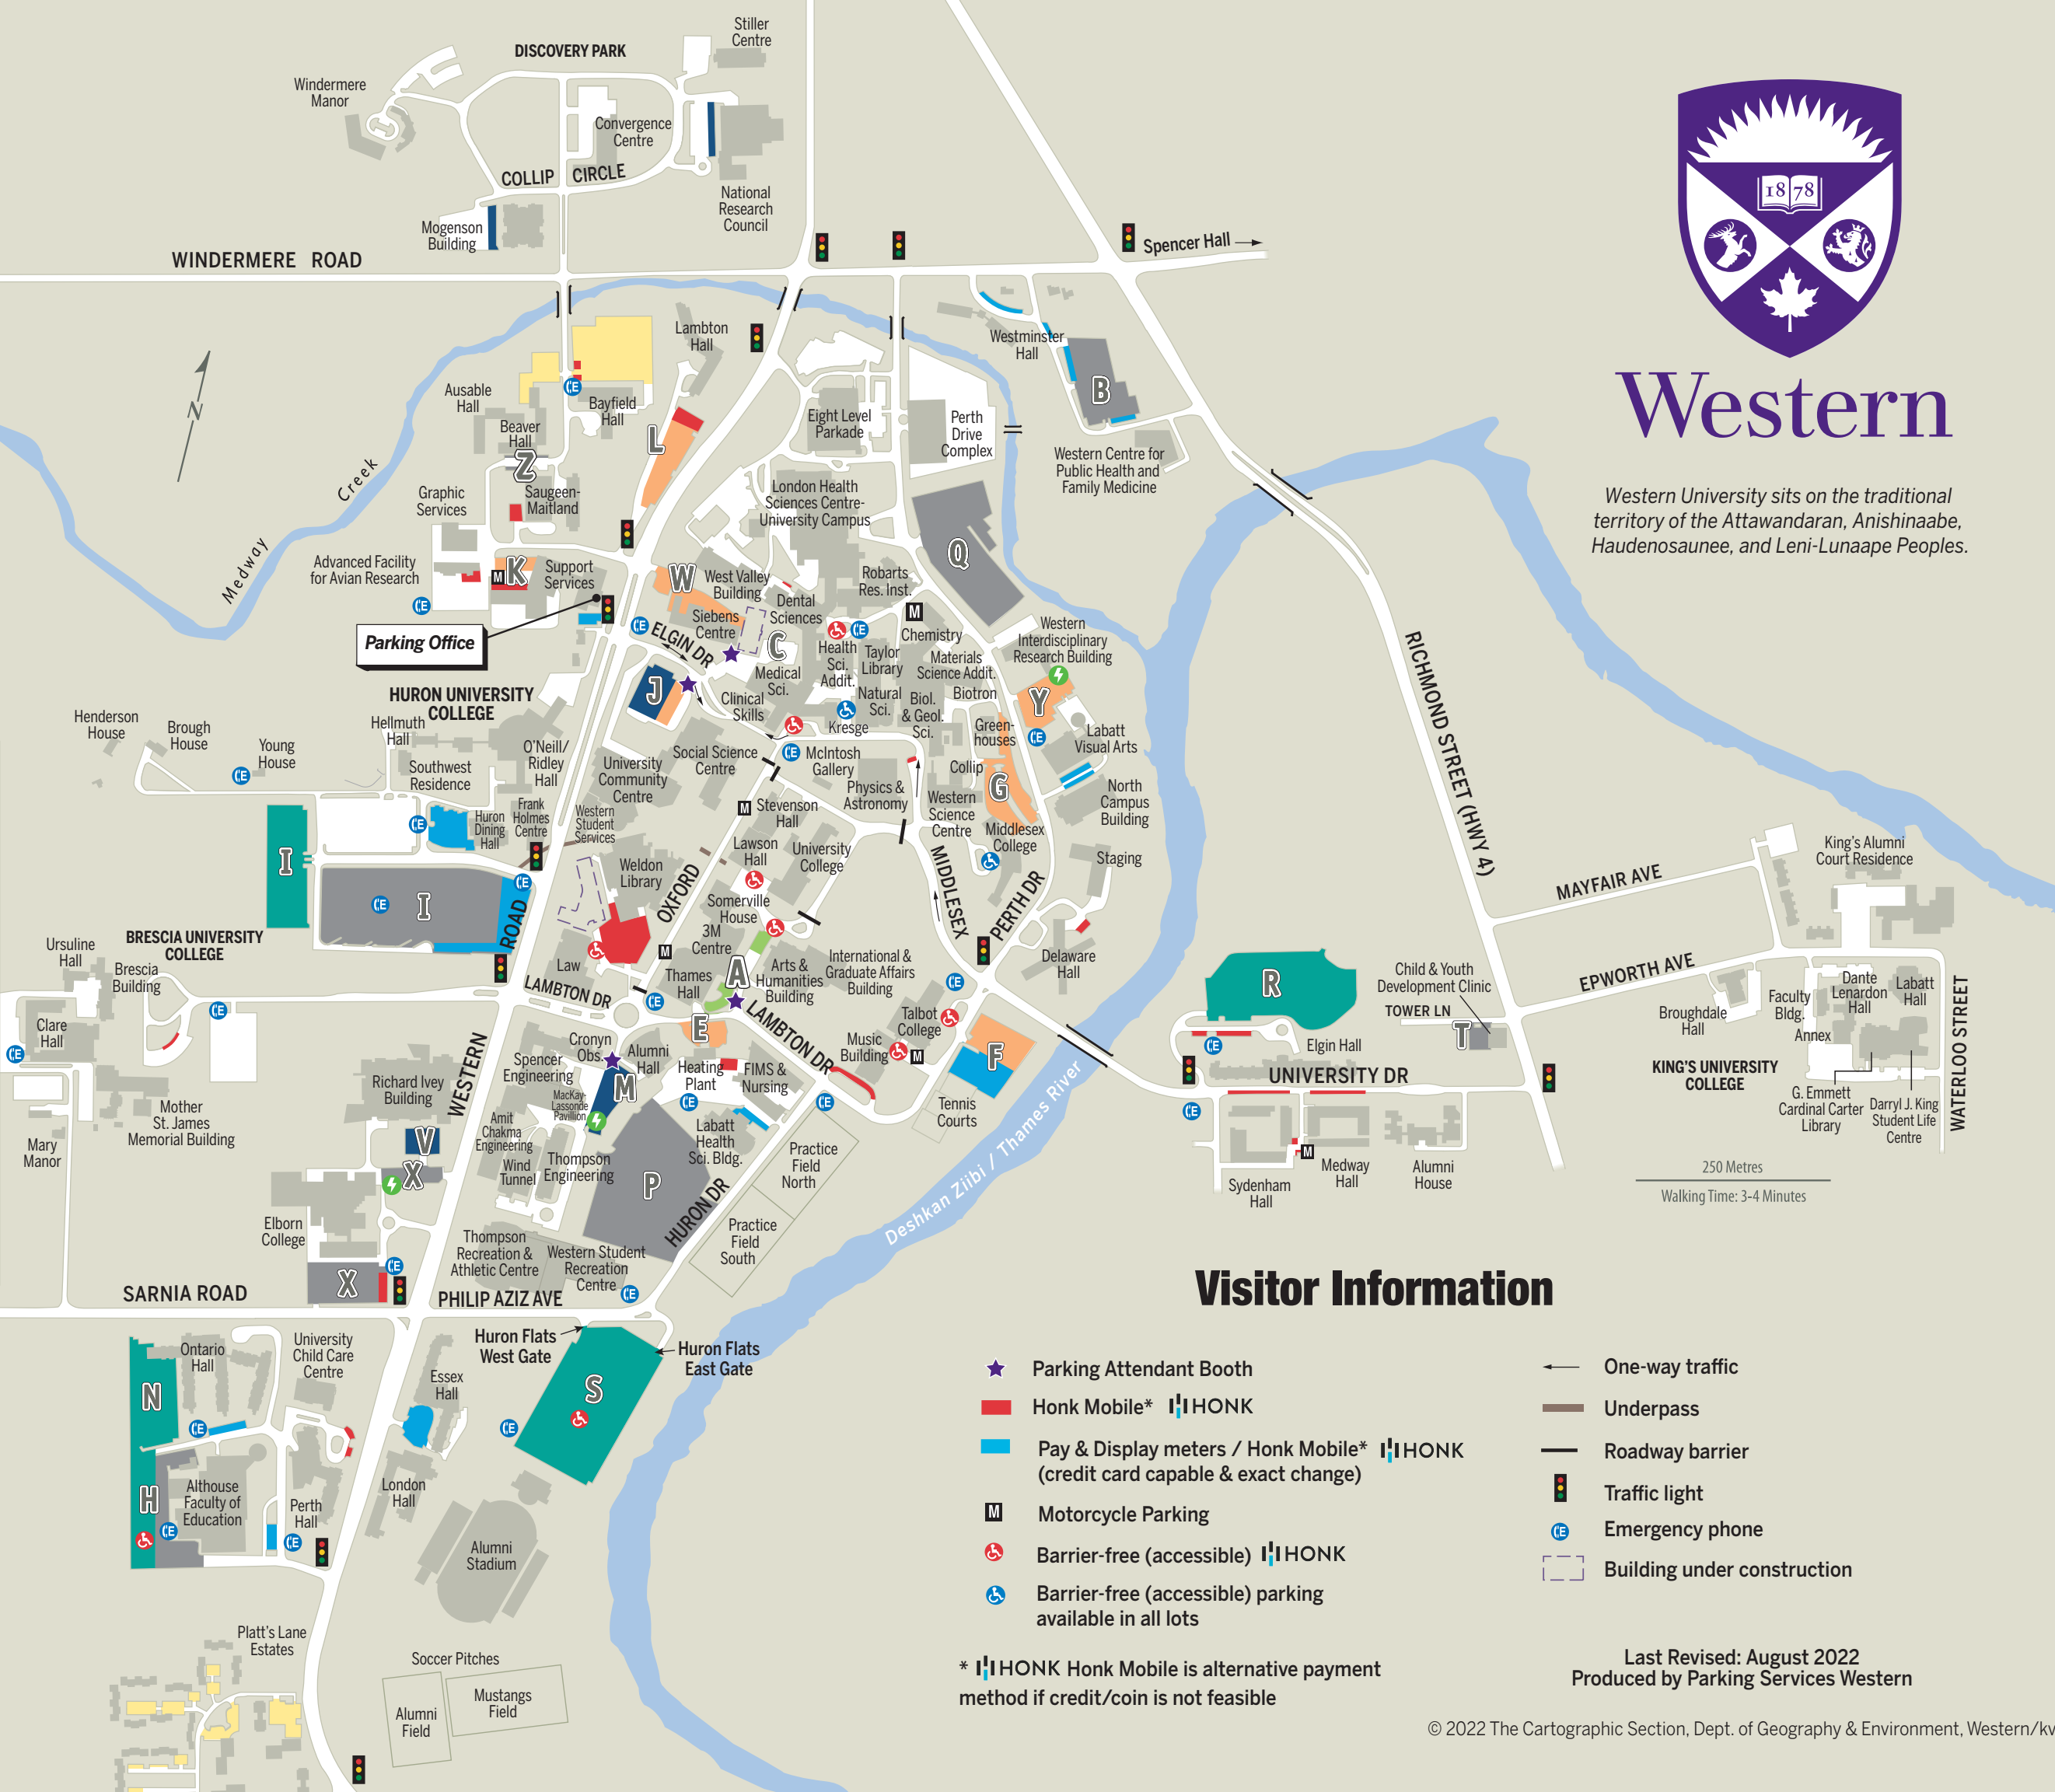

PARKING INFO

Western Parking Permits

Western

Western University sits on the traditional territory of the Attawandaran, Anishinaabe, Haudenosaunee, and Leni-Lunaape Peoples.

FACULTY/STAFF ORANGE PERMIT LOTS

E Upper Heating <i>(Reserved permits only)</i>	K Support Services <i>(Reserved permits only)</i>
F Talbot	L Lambton
G Middlesex	W Siebens <i>(Reserved permits only)</i>
J Social Science <i>(Reserved permits only)</i>	Y Visual Arts

FACULTY/STAFF GREY PERMIT LOTS

B Westminster	Q Chemistry
H Althouse	T Tower Lane
I Springett	X Elborn College
P South Valley	Z SSB Overflow Staff

STUDENT PARKING

H Althouse	R Medway
I Springett	S Huron Flats
N Ontario	

VISITOR PARKING

J Social Science	V Ivey (<i>RESTRICTED PARKING</i>)
M Alumni / Thompson	

PATIENT LOTS

C Medical Science	A Fowler Clinic

UNIVERSITY APARTMENT PARKING

An apartment permit is required

Visitor Information

- ★ Parking Attendant Booth
- 📱 Honk Mobile* **I|HONK**
- 💳 Pay & Display meters / Honk Mobile* **I|HONK**
  (credit card capable & exact change)
- 🏍️ Motorcycle Parking
- ♿ Barrier-free (accessible) **I|HONK**
- ♿ Barrier-free (accessible) parking available in all lots

- ← One-way traffic
- 🚧 Underpass
- 🚧 Roadway barrier
- 🚦 Traffic light
- ☎️ Emergency phone
- 🚧 Building under construction

* **I|HONK** Honk Mobile is alternative payment method if credit/coin is not feasible

Last Revised: August 2022
Produced by Parking Services Western