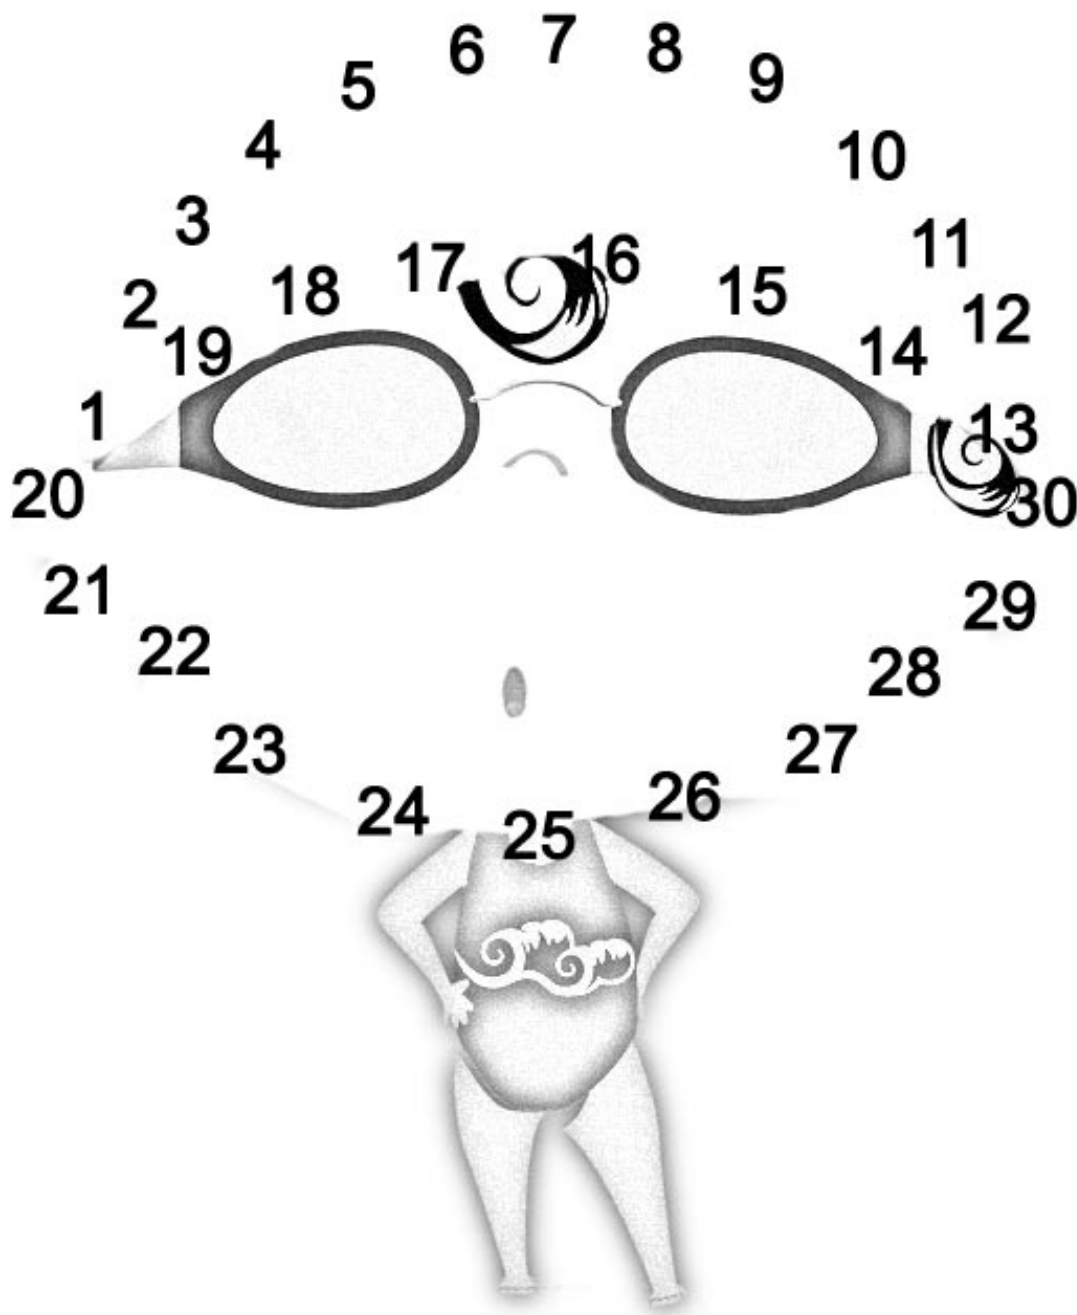

WHO IS THIS?

Sue Nami's Swimming Journey

bubbles & big breath

pencil & streamline

DRAW a Line to Nami's friends on the Beach

Mr. Manta ray

Miss Shark

Mr. Dolphin