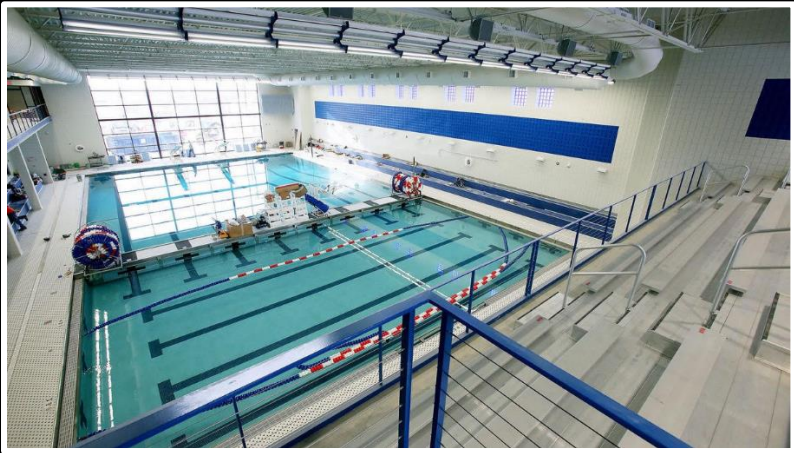

Davenport Central High School (Indoor, 8 Lanes x 25 yards, 4 Lanes x 20 yards)

Davenport West High School (Indoor, 6 Lanes x 25 yards)

Clinton Riverview Pool (Outdoor, 8 Lanes x 50 Meters)