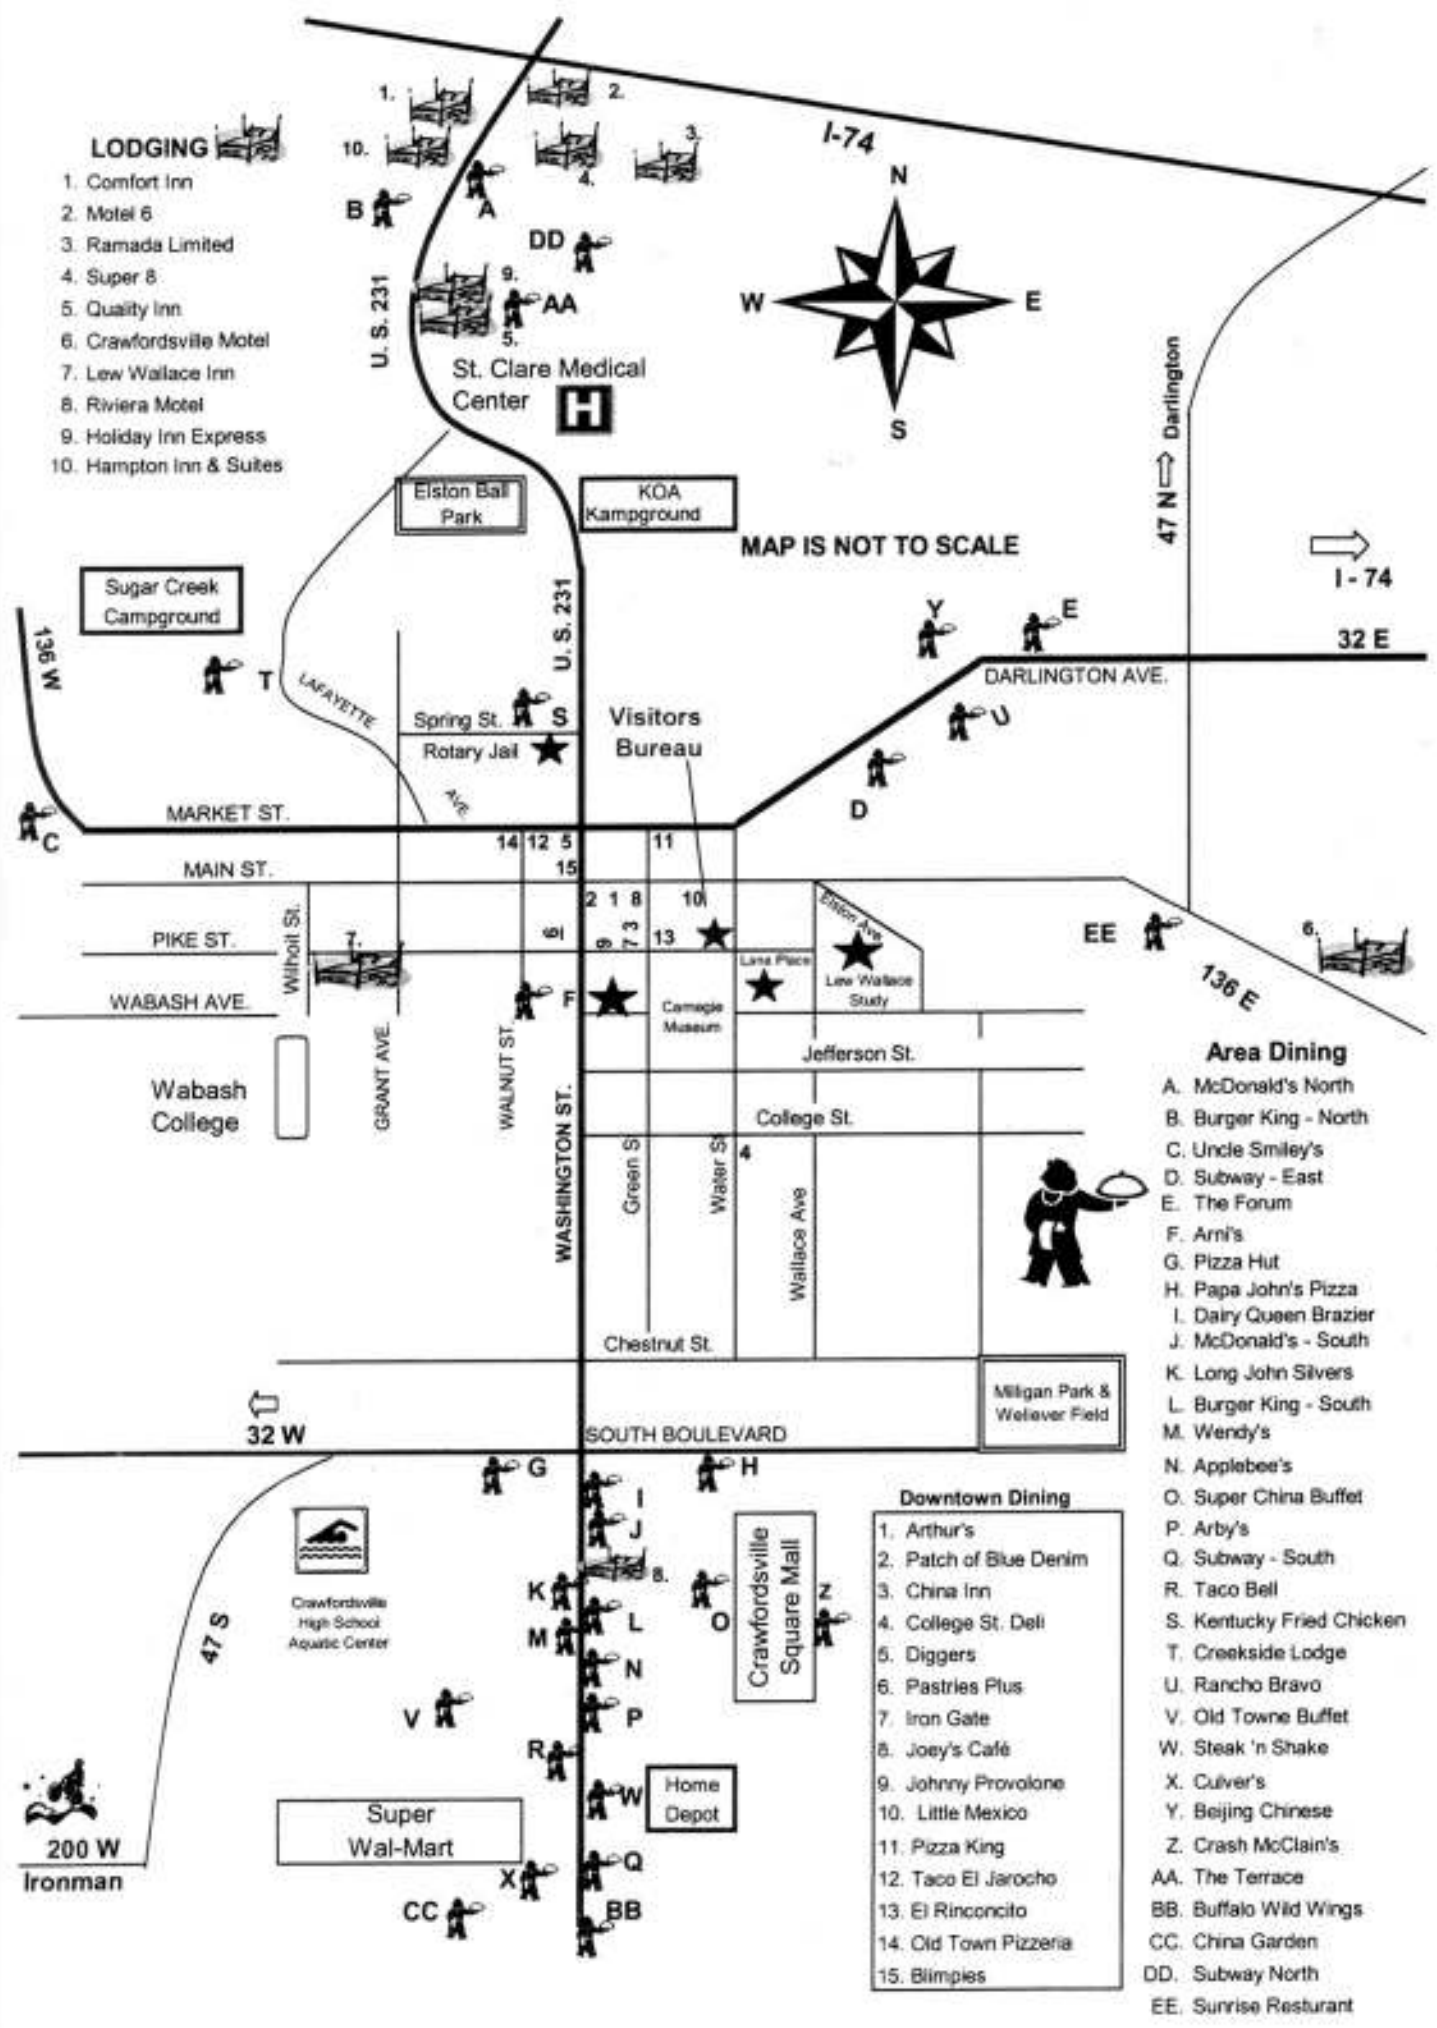

**LODGING**

1. Comfort Inn
2. Motel 6
3. Ramada Limited
4. Super 8
5. Quality Inn
6. Crawfordsville Motel
7. Lew Wallace Inn
8. Riviera Motel
9. Holiday Inn Express
10. Hampton Inn & Suites

MAP IS NOT TO SCALE

**Area Dining**

- A. McDonald's North
- B. Burger King - North
- C. Uncle Smiley's
- D. Subway - East
- E. The Forum
- F. Arn's
- G. Pizza Hut
- H. Papa John's Pizza
- I. Dairy Queen Brazier
- J. McDonald's - South
- K. Long John Silvers
- L. Burger King - South
- M. Wendy's
- N. Applebee's
- O. Super China Buffet
- P. Arby's
- Q. Subway - South
- R. Taco Bell
- S. Kentucky Fried Chicken
- T. Creekside Lodge
- U. Rancho Bravo
- V. Old Towne Buffet
- W. Steak 'n Shake
- X. Culver's
- Y. Beijing Chinese
- Z. Crash McClain's
- AA. The Terrace
- BB. Buffalo Wild Wings
- CC. China Garden
- DD. Subway North
- EE. Sunrise Restaurant

**Downtown Dining**

1. Arthur's
2. Patch of Blue Denim
3. China Inn
4. College St. Deli
5. Diggers
6. Pastries Plus
7. Iron Gate
8. Joey's Café
9. Johnny Provolone
10. Little Mexico
11. Pizza King
12. Taco El Jarocho
13. El Rinconcito
14. Old Town Pizzeria
15. Blimpies