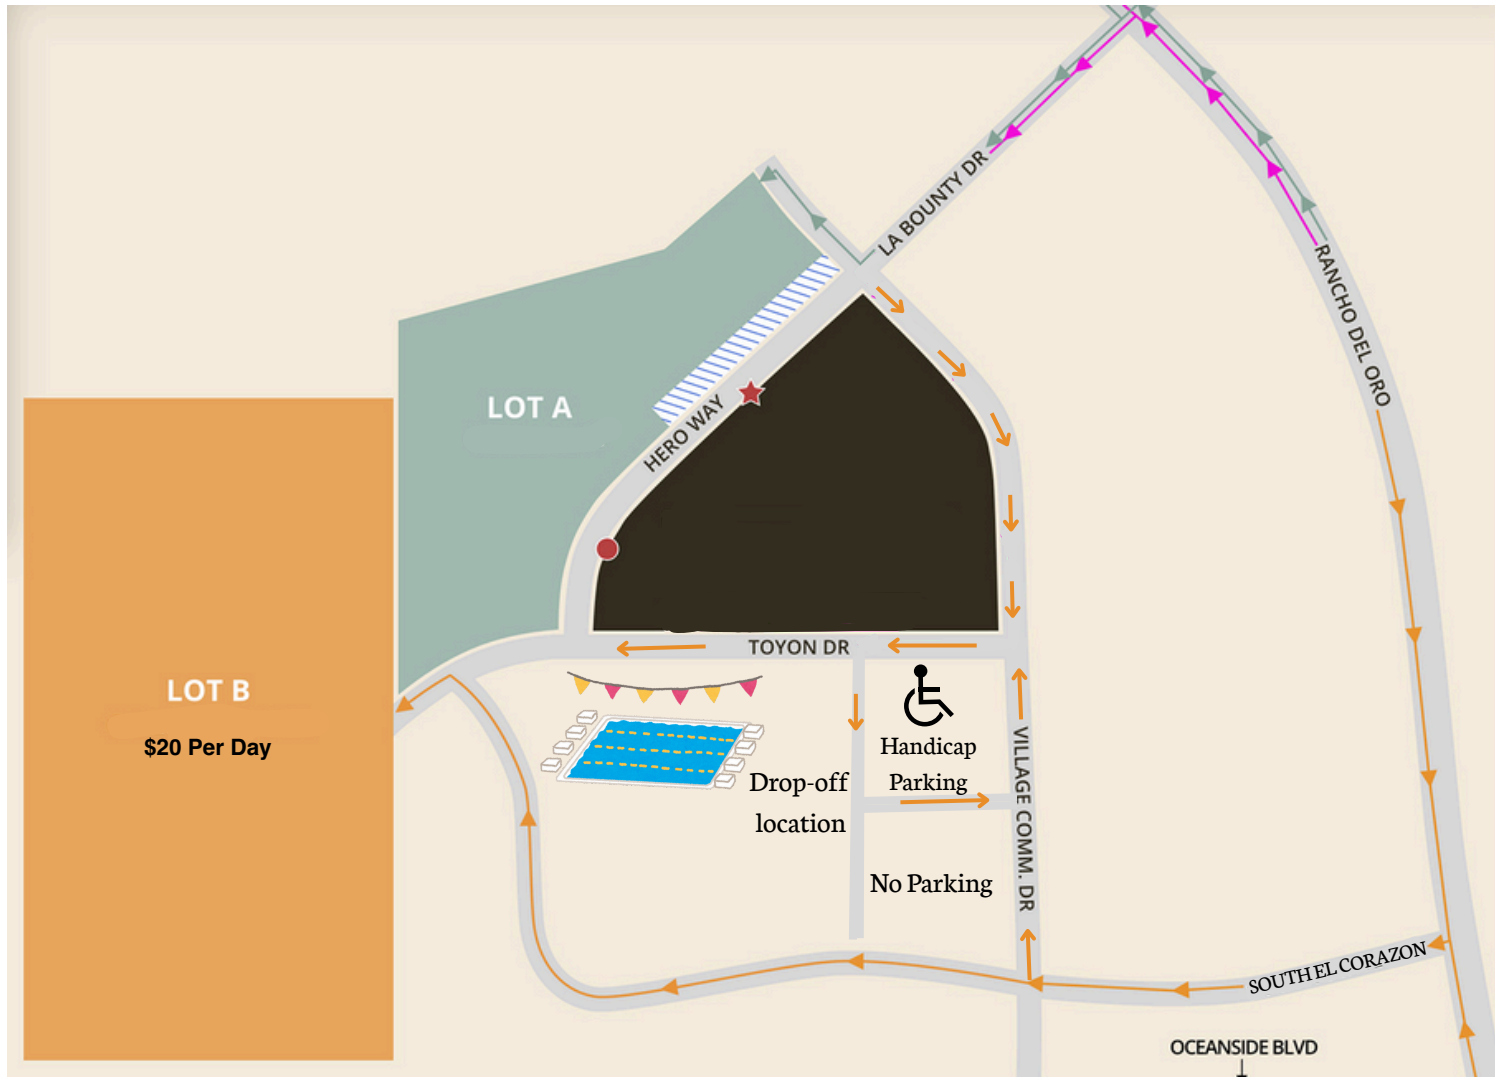

Parking for the Wagner Aquatic Center is located in **Lot A** with access to both the purple and white parking spots. Additional parking in lot B for a fee (**Saturday and Sunday ONLY**).

 Team Areas

 Meet Admin & Timing

 Safe Sport - Coaches & Officials Bathrooms

 Spectator Entrance - Athletes OK

 Athletes / Coaches / Officials Entrance ONLY

 Athlete Locker Rooms

 Hospitality

 Spectator Areas

 Spectator Bathrooms

Officials Parking ONLY