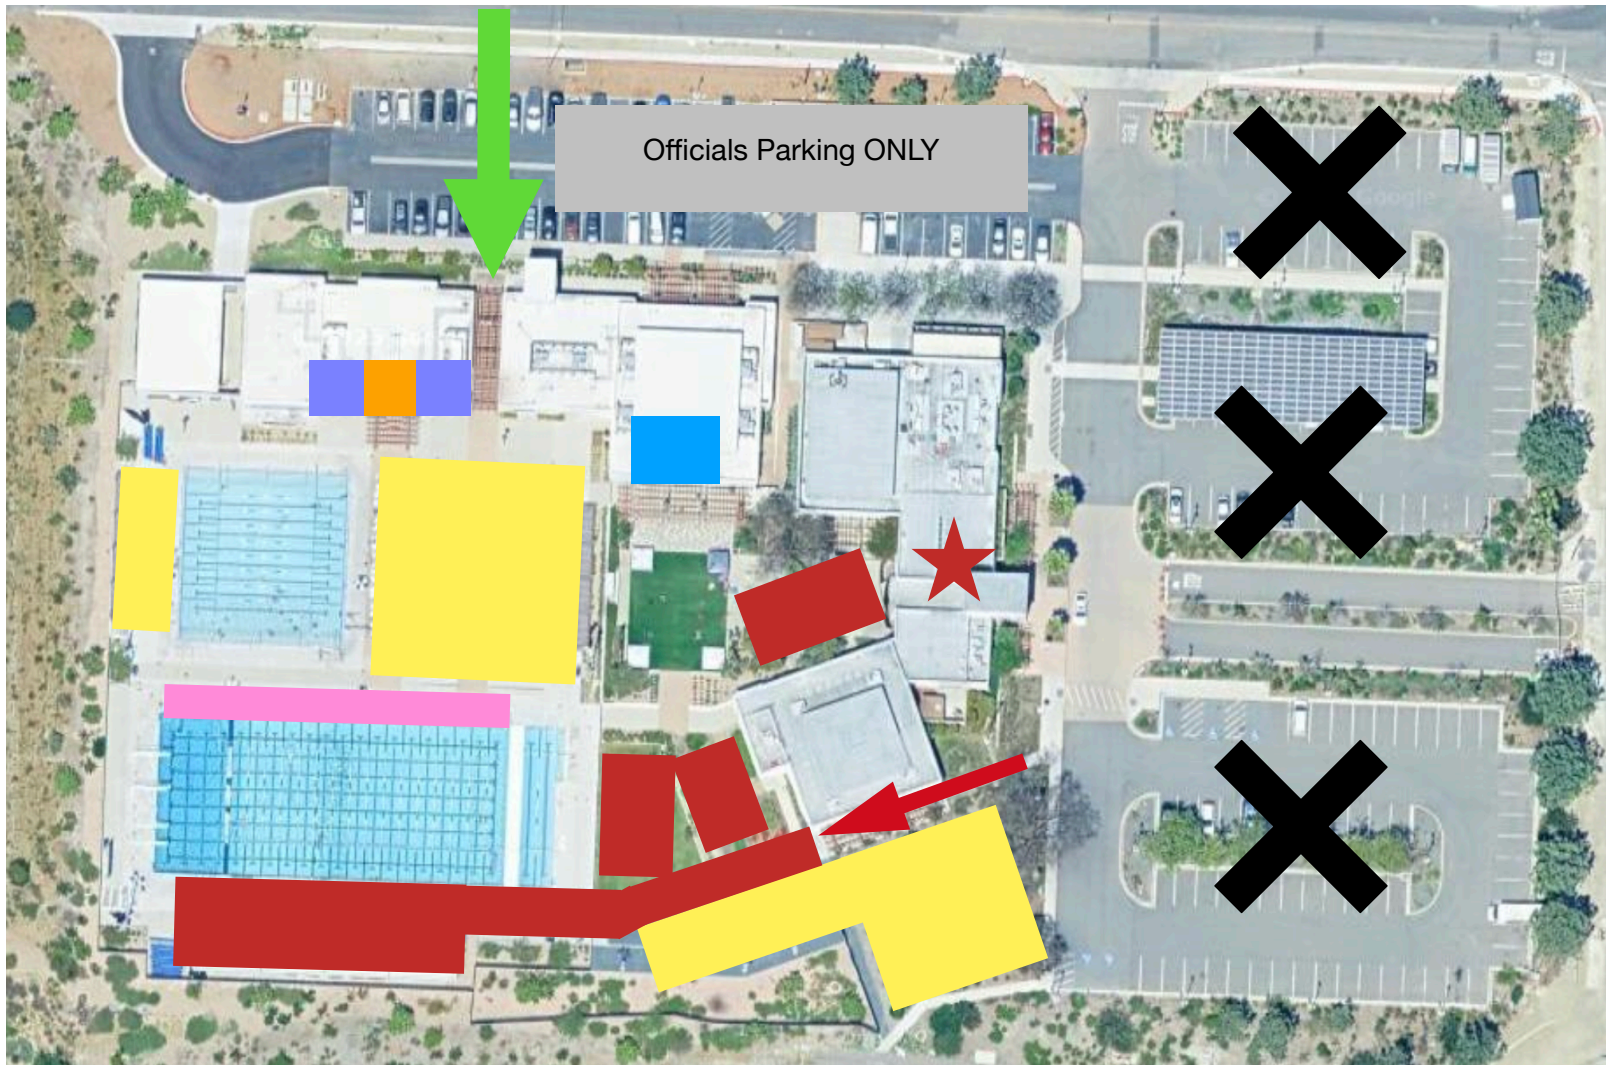

Parking for the Wagner Aquatic Center is located in **Lot A** with access to both the purple and white parking spots. Additional parking in lot B for a fee (**Saturday and Sunday ONLY**).

 Team Areas

 Meet Admin & Timing

 Safe Sport - Coaches & Officials Bathrooms

 Spectator Entrance - Athletes OK

 Athletes / Coaches / Officials Entrance ONLY

 Athlete Locker Rooms

 Hospitality

 Spectator Areas

 Spectator Bathrooms

Officials Parking ONLY