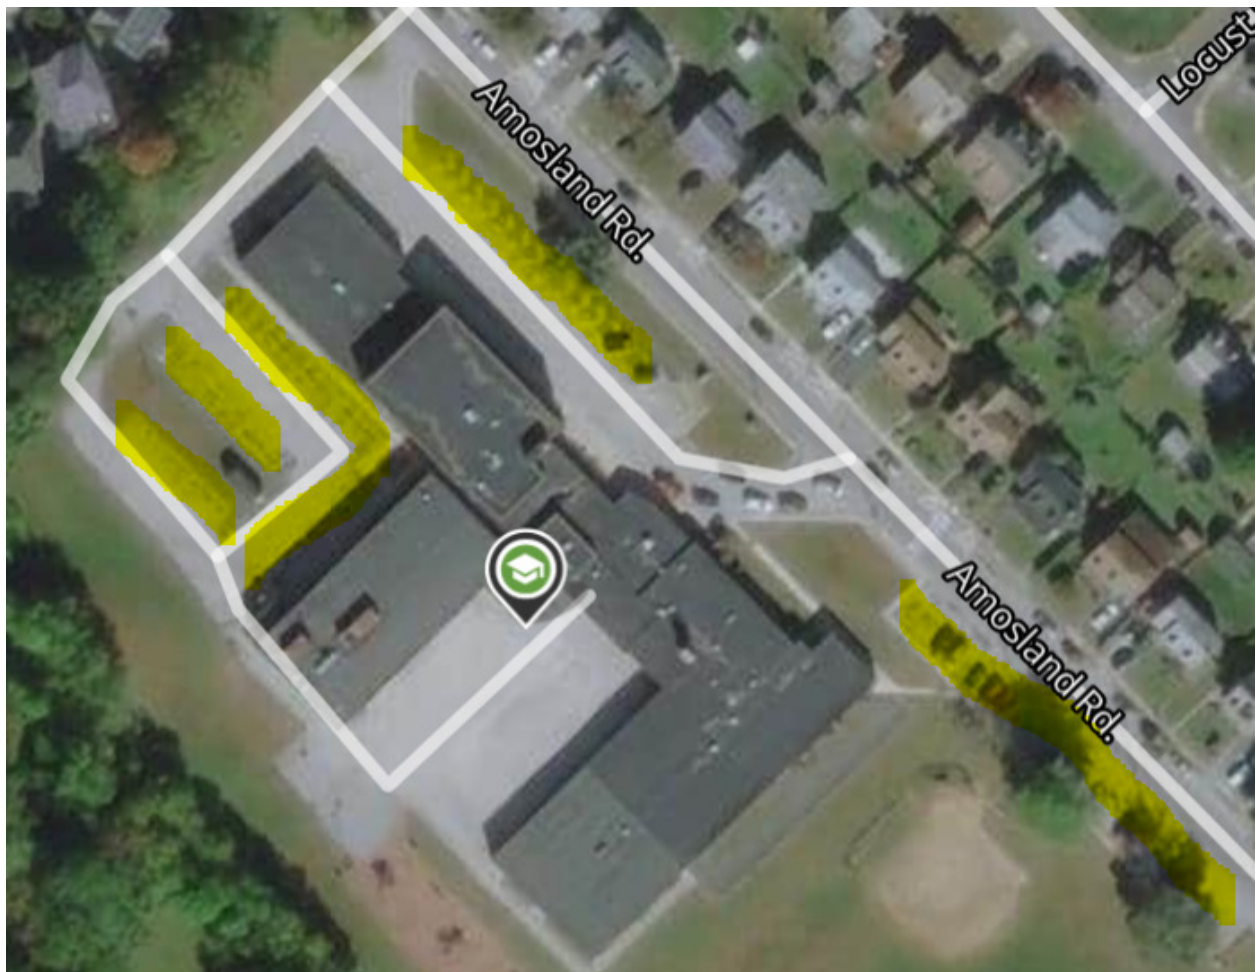

# Parking Locations for Delco Meet of Champs

**DO NOT PARK AT THE FOLLOWING LOCATIONS**

**CVS**

**DELCO STEAKS**

**FRONTIER SALOON**

**CARPOOLING IS RECOMMENDED**

**RELAY ONLY SWIMMERS COMING LATER IN THE MEET**

**Amosland Elementary School:**

**Yellow highlights around the school and on Amosland Road**

**Amosland Field next to pool lot:  
Blue highlights along the grass on Academy Avenue**

**Ridley Township Swim Club:  
Lime Green area in a lined space**

**Mann Field – across Route 420 on 4<sup>th</sup> Avenue:  
Small area by the pickle ball court and along 4<sup>th</sup> Avenue**