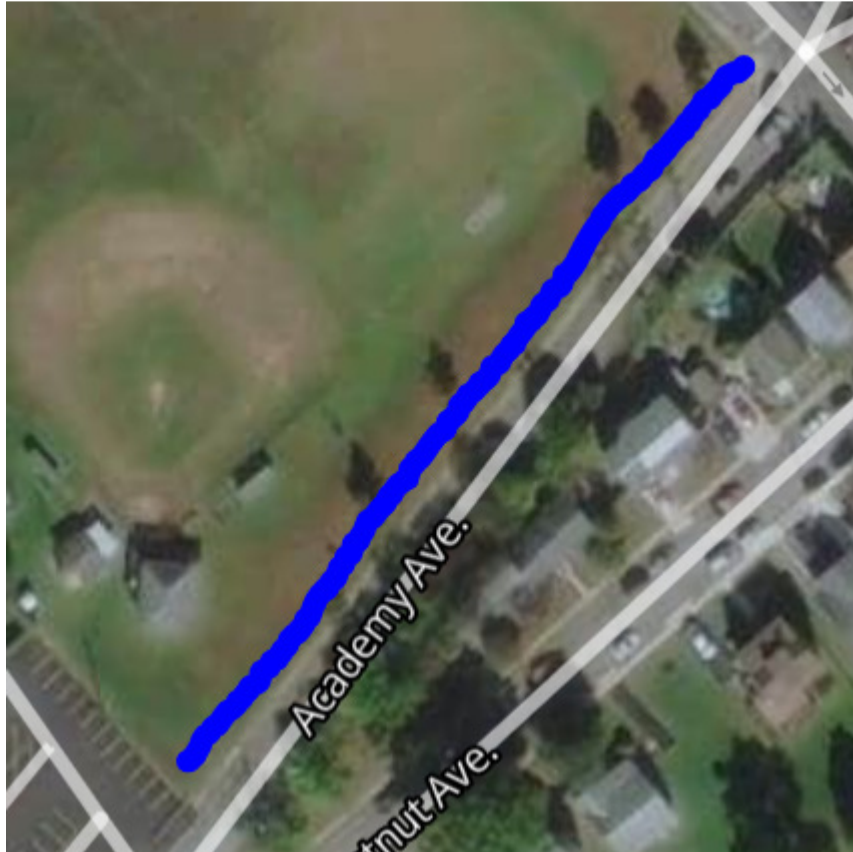

# Parking Locations for Delco Meet of Champs

**DO NOT PARK AT THE FOLLOWING LOCATIONS**

**CVS**

**DELCO STEAKS**

**FRONTIER SALOON**

**CARPOOLING IS RECOMMENDED**

**RELAY ONLY SWIMMERS COMING LATER IN THE MEET**

**Amosland Elementary School:**

**Yellow highlights around the school and on Amosland Road**

**Amosland Field next to pool lot:  
Blue highlights along the grass on Academy Avenue**

**Ridley Township Swim Club:  
Lime Green area in a lined space**

**Mann Field – across Route 420 on 4<sup>th</sup> Avenue:  
Small area by the pickle ball court and along 4<sup>th</sup> Avenue**