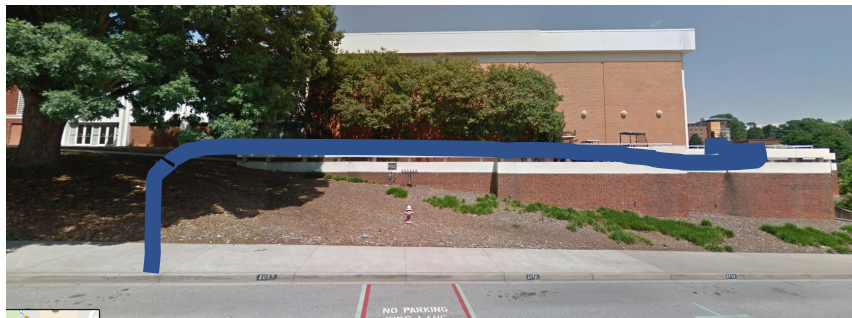

We can use three lots and one road without permits. We can use lots E-5, C-7, C-2A and the spots on Williamson Rd.

If you part in the Metered Spots, you must pay the meter.

(there is no Starbucks by Fike!)

### How to enter the Natatorium at Fike Recreation Center

Enter through the Sundeck, which is the “back” of Fike. Either the doors on the left most side or the right most side will be open. Do not bring your children through the main entrance. ADA access *is* through the main entrance.

You can drop your child off at either D1 (the stadium side of Fike) or D2 (the end of Service Road). See below for more information.

D1: From the Stadium Side of Fike, walk from the street or parking lot to the sundeck:

D2: From the Service Rd side of Fike, walk from the parking lot to the sundeck, up the stairs:

Even though there is a small lot here, do not leave your car here.