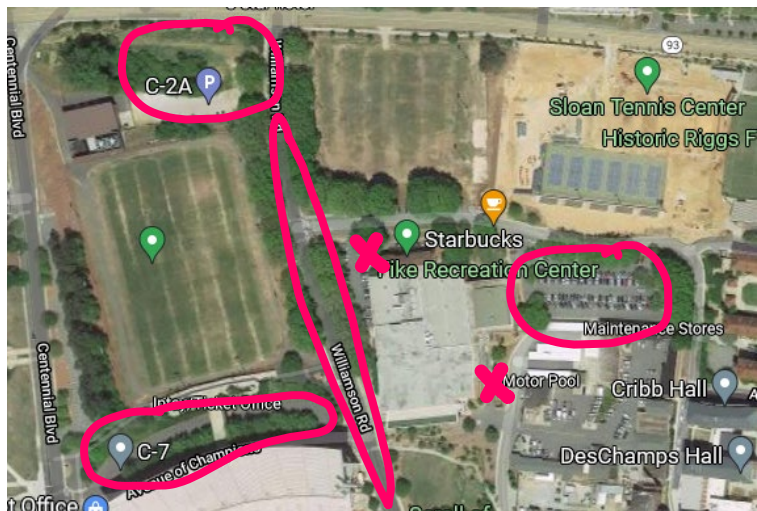

We can use three lots and one road without permits. We can use lots E-5, C-7, C-2A and the spots on Williamson Rd.

If you part in the Metered Spots, you must pay the meter.

(there is no Starbucks by Fike!)

### How to enter the Natatorium at Fike Recreation Center

Enter through the Sundeck, which is the “back” of Fike. Either the doors on the left most side or the right most side will be open. Do not bring your children through the main entrance. ADA access *is* through the main entrance.

You can drop your child off at either D1 (the stadium side of Fike) or D2 (the end of Service Road). See below for more information.

D1: From the Stadium Side of Fike, walk from the street or parking lot to the sundeck:

D2: From the Service Rd side of Fike, walk from the parking lot to the sundeck, up the stairs:

Even though there is a small lot here, do not leave your car here.