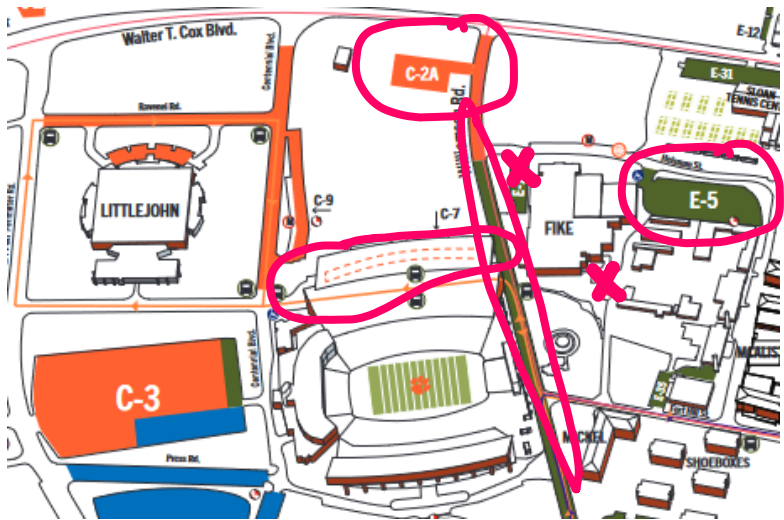

We can use three lots and one road without permits. We can use lots E-5, C-7, C-2A and the spots on Williamson Rd.

If you part in the Metered Spots, you must pay the meter.

(there is no Starbucks by Fike!)

### How to enter the Natatorium at Fike Recreation Center

Enter through the Sundeck, which is the “back” of Fike. Either the doors on the left most side or the right most side will be open. Do not bring your children through the main entrance. ADA access *is* through the main entrance.

You can drop your child off at either D1 (the stadium side of Fike) or D2 (the end of Service Road). See below for more information.

D1: From the Stadium Side of Fike, walk from the street or parking lot to the sundeck:

D2: From the Service Rd side of Fike, walk from the parking lot to the sundeck, up the stairs:

Even though there is a small lot here, do not leave your car here.