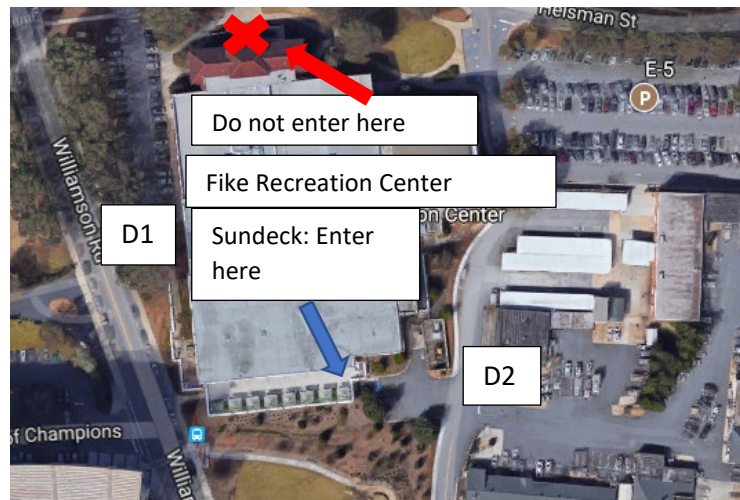

We can use three lots and one road without permits. We can use lots E-5, C-7, C-2A and the spots on Williamson Rd.

If you part in the Metered Spots, you must pay the meter.

(there is no Starbucks by Fike!)

### How to enter the Natatorium at Fike Recreation Center

Enter through the Sundeck, which is the “back” of Fike. Either the doors on the left most side or the right most side will be open. Do not bring your children through the main entrance. ADA access *is* through the main entrance.

You can drop your child off at either D1 (the stadium side of Fike) or D2 (the end of Service Road). See below for more information.

D1: From the Stadium Side of Fike, walk from the street or parking lot to the sundeck:

D2: From the Service Rd side of Fike, walk from the parking lot to the sundeck, up the stairs:

Even though there is a small lot here, do not leave your car here.