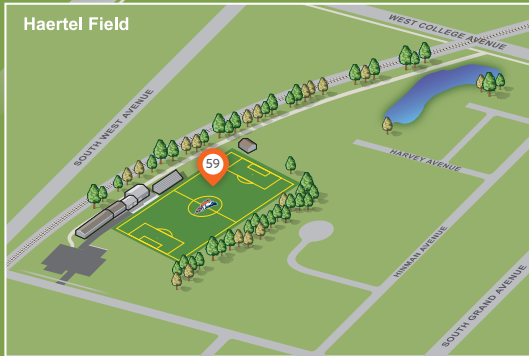

CARROLL UNIVERSITY

- Academic
- Residence
- Administration
- Athletics
- Outdoor Spaces

Campus Map 2019-20

- | | | | | | |
|---|---|--------------------------------|---|-----------------------------|---|
| 1. Pioneer Hall | 9. Education Hall | 20. Van Male Natatorium | 32. Humphrey Memorial Chapel and Art Center | 43. Explorer House | 55. President's House |
| 2. Prairie Hall | 10. Jean Kilgour-Trailblazer Tennis Center | 21. Physical Therapy Building | 33. College of Health Sciences | 44. Charles Street Hall | 56. Sneed House |
| 3. Frontier Hall | 11. Quad/Graphics Team Center | 22. Van Male Field House | 34. Hartwell Avenue Apartments | 45. Student Health Services | 57. North Bergstrom Hall |
| 4. College Avenue Apartments | 12. Schneider Stadium | 23. Todd Wehr Memorial Library | 35. Business Hall | 46. Discovery House | 58. South Bergstrom Hall |
| 5. Richard Smart House | 13. Crofts Morava Pavilion | 24. Main Hall | 36. Swarthout Hall | 47. Voyager House | 59. Haertel Field |
| 6. Jean Kilgour Field | 14. Community Garden | 25. Rankin Hall | 37. Steele Hall | 48. Wright House | 60. Center for Graduate Studies |
| 7. Dennis Panches Track and Field Complex | 15. Mathematics | 26. Voorhees Hall | 38. A. Paul Jones Scholars Hall | 49. Walter Young Center | 61. Sentry Building |
| 8. Carroll Street Apartments | 16. Bike Shop | 27. Medallion Plaza | 39. Betty Lou Tikalsky House | 50. Campus Center | 62. Paul Fleckenstein Research Laboratory |
| | 17. Michael and Mary Jaharis Science Laboratories | 28. Main Lawn | 40. Enterprise House | 51. Shirley Hilger Hall | |
| | 18. Doug and Nancy Hastad Hall | 29. Shattuck Music Center | 41. Public Safety | 52. Kilgour Hall | |
| | 19. Ganfield Gymnasium | 30. Van Male Plaza | 42. Human Resources | 53. MacAllister Hall | |
| | | 31. Otteson Theatre | | 54. Student Affairs | |

Explore online at
carrollu.edu/map