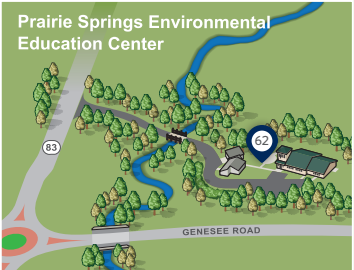

CARROLL UNIVERSITY

- Academic
- Residence
- Administration
- Athletics
- Outdoor Spaces

Campus Map 2019-20

- | | | | | | |
|---|---|--------------------------------|---|-----------------------------|---|
| 1. Pioneer Hall | 9. Education Hall | 20. Van Male Natatorium | 32. Humphrey Memorial Chapel and Art Center | 43. Explorer House | 55. President's House |
| 2. Prairie Hall | 10. Jean Kilgour-Trailblazer Tennis Center | 21. Physical Therapy Building | 33. College of Health Sciences | 44. Charles Street Hall | 56. Sneed House |
| 3. Frontier Hall | 11. Quad/Graphics Team Center | 22. Van Male Field House | 34. Hartwell Avenue Apartments | 45. Student Health Services | 57. North Bergstrom Hall |
| 4. College Avenue Apartments | 12. Schneider Stadium | 23. Todd Wehr Memorial Library | 35. Business Hall | 46. Discovery House | 58. South Bergstrom Hall |
| 5. Richard Smart House | 13. Crofts Morava Pavilion | 24. Main Hall | 36. Swarthout Hall | 47. Voyager House | 59. Haertel Field |
| 6. Jean Kilgour Field | 14. Community Garden | 25. Rankin Hall | 37. Steele Hall | 48. Wright House | 60. Center for Graduate Studies |
| 7. Dennis Panches Track and Field Complex | 15. Mathematics | 26. Voorhees Hall | 38. A. Paul Jones Scholars Hall | 49. Walter Young Center | 61. Sentry Building |
| 8. Carroll Street Apartments | 16. Bike Shop | 27. Medallion Plaza | 39. Betty Lou Tikalsky House | 50. Campus Center | 62. Paul Fleckenstein Research Laboratory |
| | 17. Michael and Mary Jaharis Science Laboratories | 28. Main Lawn | 40. Enterprise House | 51. Shirley Hilger Hall | |
| | 18. Doug and Nancy Hastad Hall | 29. Shattuck Music Center | 41. Public Safety | 52. Kilgour Hall | |
| | 19. Ganfield Gymnasium | 30. Van Male Plaza | 42. Human Resources | 53. MacAllister Hall | |
| | | 31. Otteson Theatre | | 54. Student Affairs | |