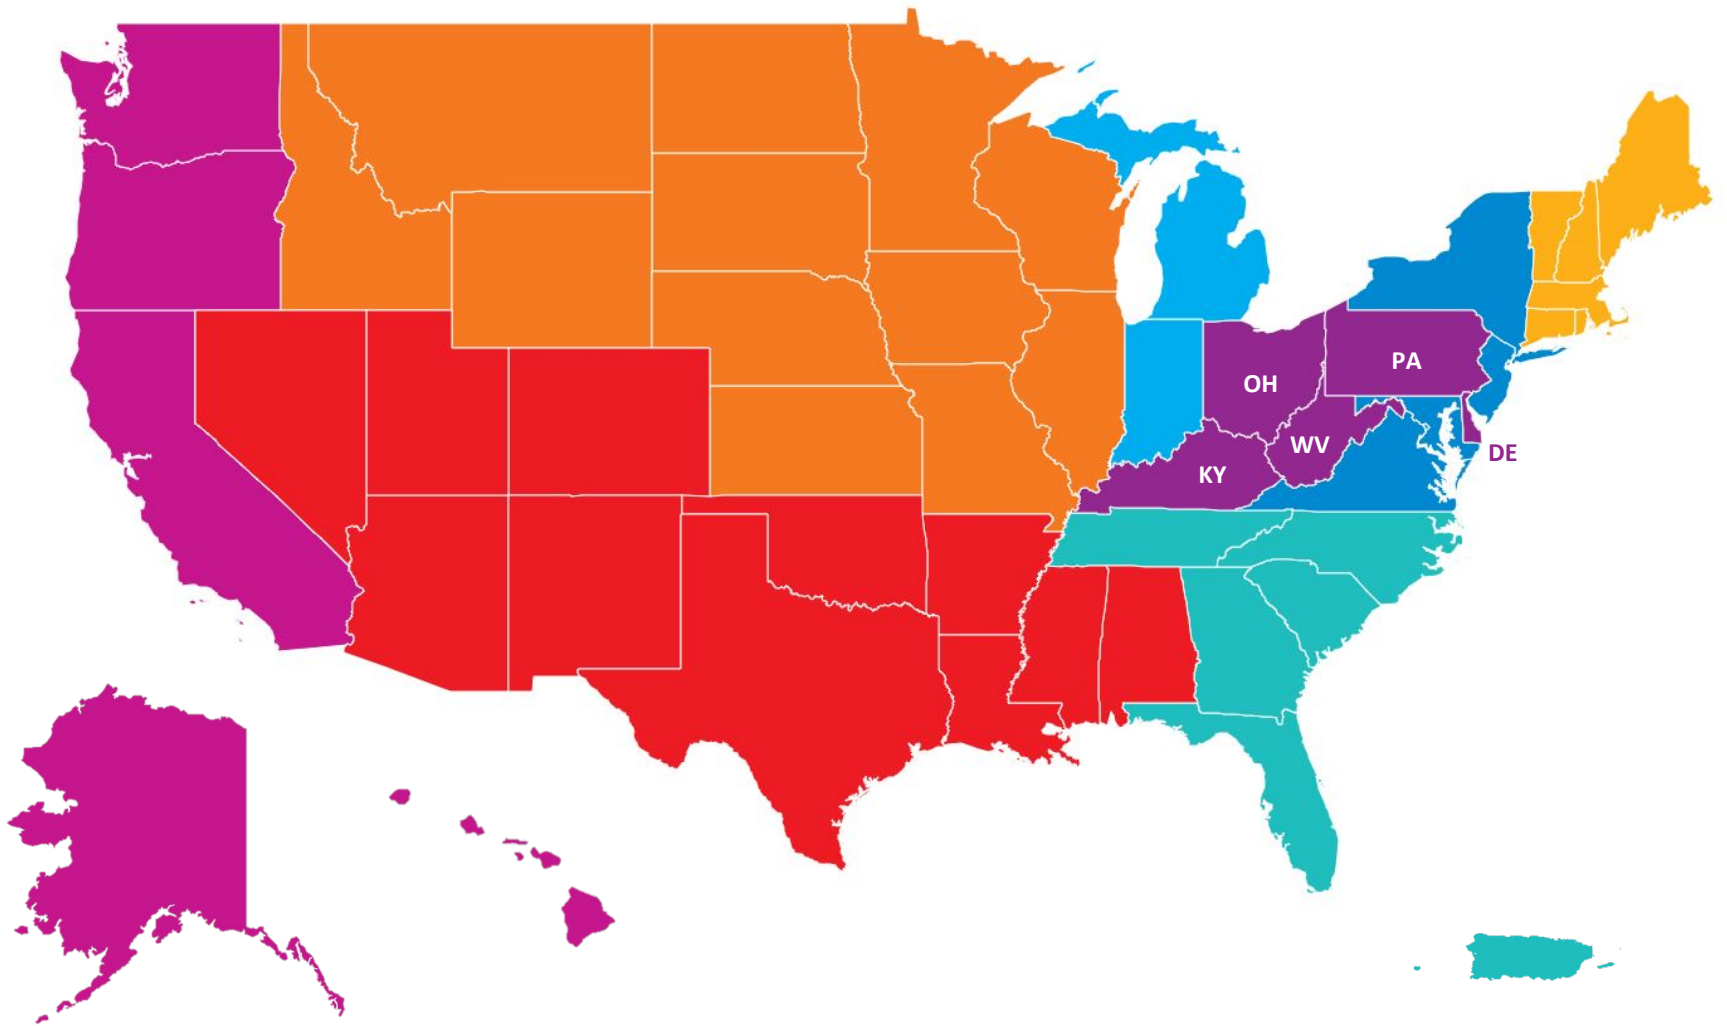

Regional Service Hubs

- YMCA of San Francisco
- Texas Alliance and Oklahoma/Arkansas/Louisiana Alliance
- Duluth Area Family YMCA
- Ann Arbor YMCA
- YMCA of Greater Louisville and YMCA of Greater Cincinnati
- YMCA of Greater Richmond
- YMCA of the Triangle
- Alliance of Massachusetts YMCAs

YMCA of San Francisco

Serving Ys in: AK, CA, HI, OR, WA

Texas Alliance and the Oklahoma/Arkansas/ Louisiana Alliance

Serving Ys in: AL, AR, AZ, CO, LA, MS, NV, NM, OK, TX, UT

DULUTH AREA FAMILY YMCA

Serving Ys in: IA, ID, IL, KS, MN, MO, MT, ND, NE, SD, WI, WY

Ann Arbor YMCA
Serving Ys in: IN, MI

YMCA of Greater Louisville and the YMCA of Greater Cincinnati

Serving Ys in: DE, KY, OH, PA, WV

YMCA of Greater Richmond

Serving Ys in: DC, MD, NJ, NY, VA

YMCA of the Triangle

Serving Ys in: FL, GA, NC, PR, SC, TN

The Alliance of Massachusetts YMCAs

Serving Ys in: CT, MA, ME, NH, RI, VT