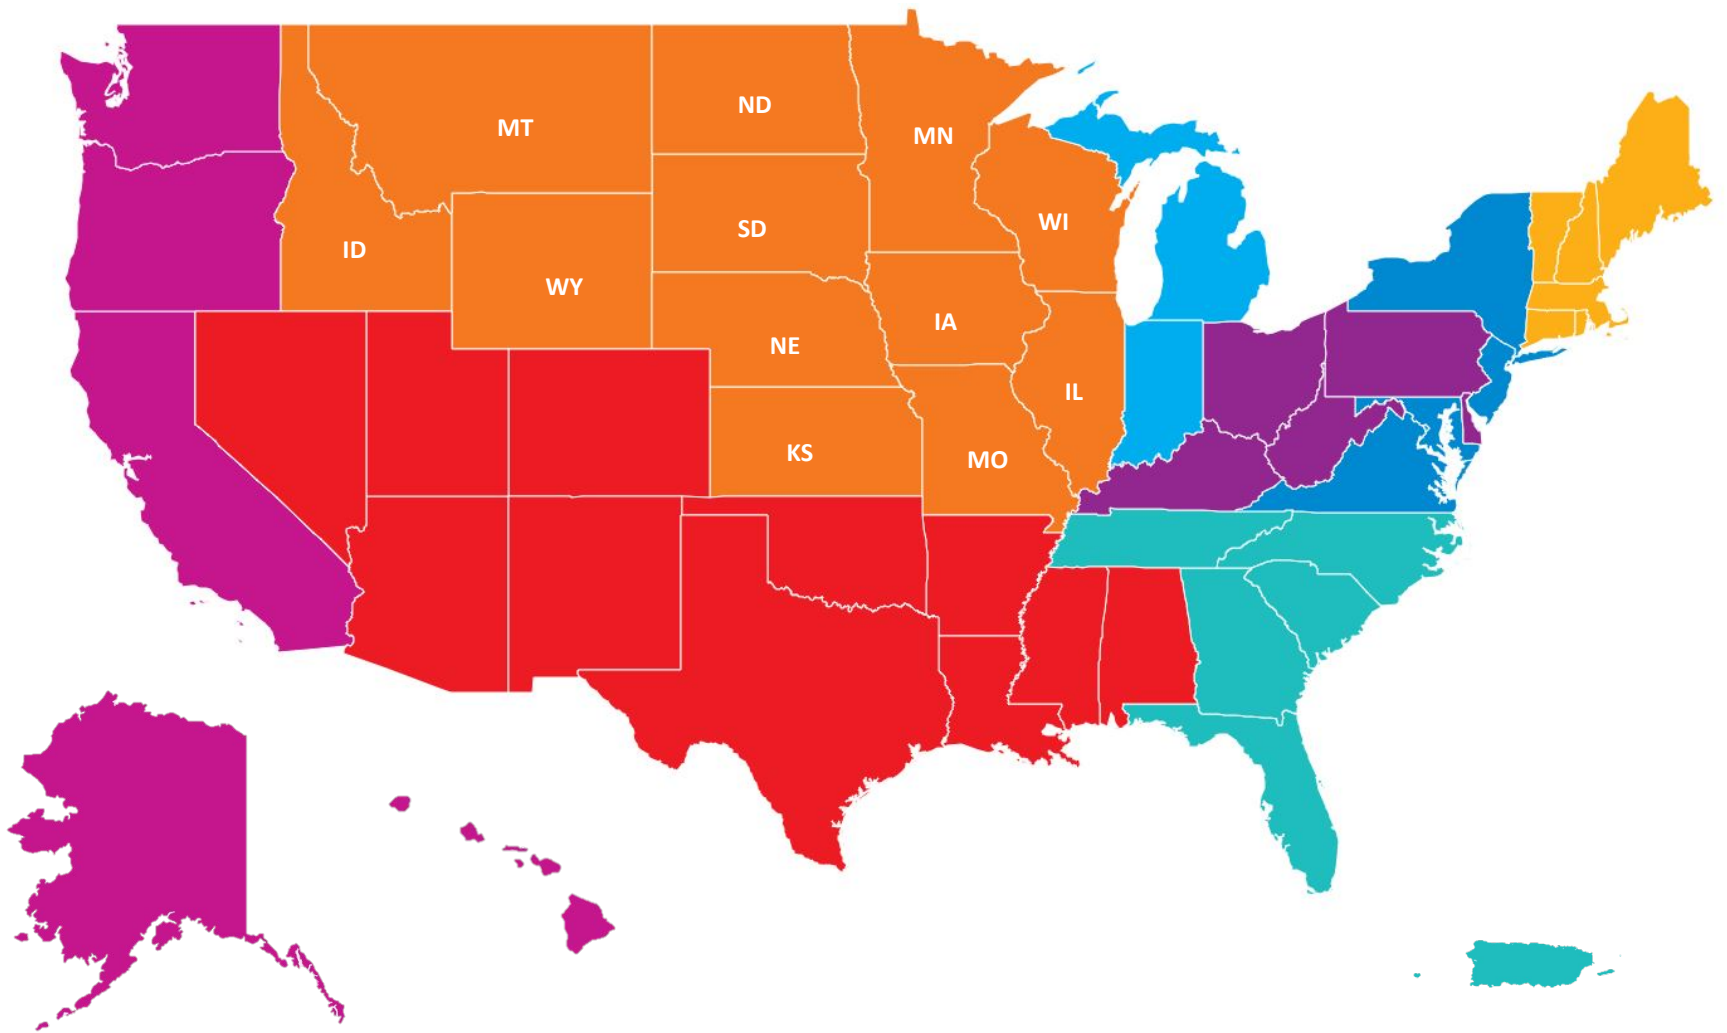

Regional Service Hubs

- YMCA of San Francisco
- Texas Alliance and Oklahoma/Arkansas/Louisiana Alliance
- Duluth Area Family YMCA
- Ann Arbor YMCA
- YMCA of Greater Louisville and YMCA of Greater Cincinnati
- YMCA of Greater Richmond
- YMCA of the Triangle
- Alliance of Massachusetts YMCAs

YMCA of San Francisco

Serving Ys in: AK, CA, HI, OR, WA

Texas Alliance and the Oklahoma/Arkansas/ Louisiana Alliance

Serving Ys in: AL, AR, AZ, CO, LA, MS, NV, NM, OK, TX, UT

DULUTH AREA FAMILY YMCA

Serving Ys in: IA, ID, IL, KS, MN, MO, MT, ND, NE, SD, WI, WY

Ann Arbor YMCA
Serving Ys in: IN, MI

YMCA of Greater Louisville and the YMCA of Greater Cincinnati

Serving Ys in: DE, KY, OH, PA, WV

YMCA of Greater Richmond

Serving Ys in: DC, MD, NJ, NY, VA

YMCA of the Triangle

Serving Ys in: FL, GA, NC, PR, SC, TN

The Alliance of Massachusetts YMCAs

Serving Ys in: CT, MA, ME, NH, RI, VT