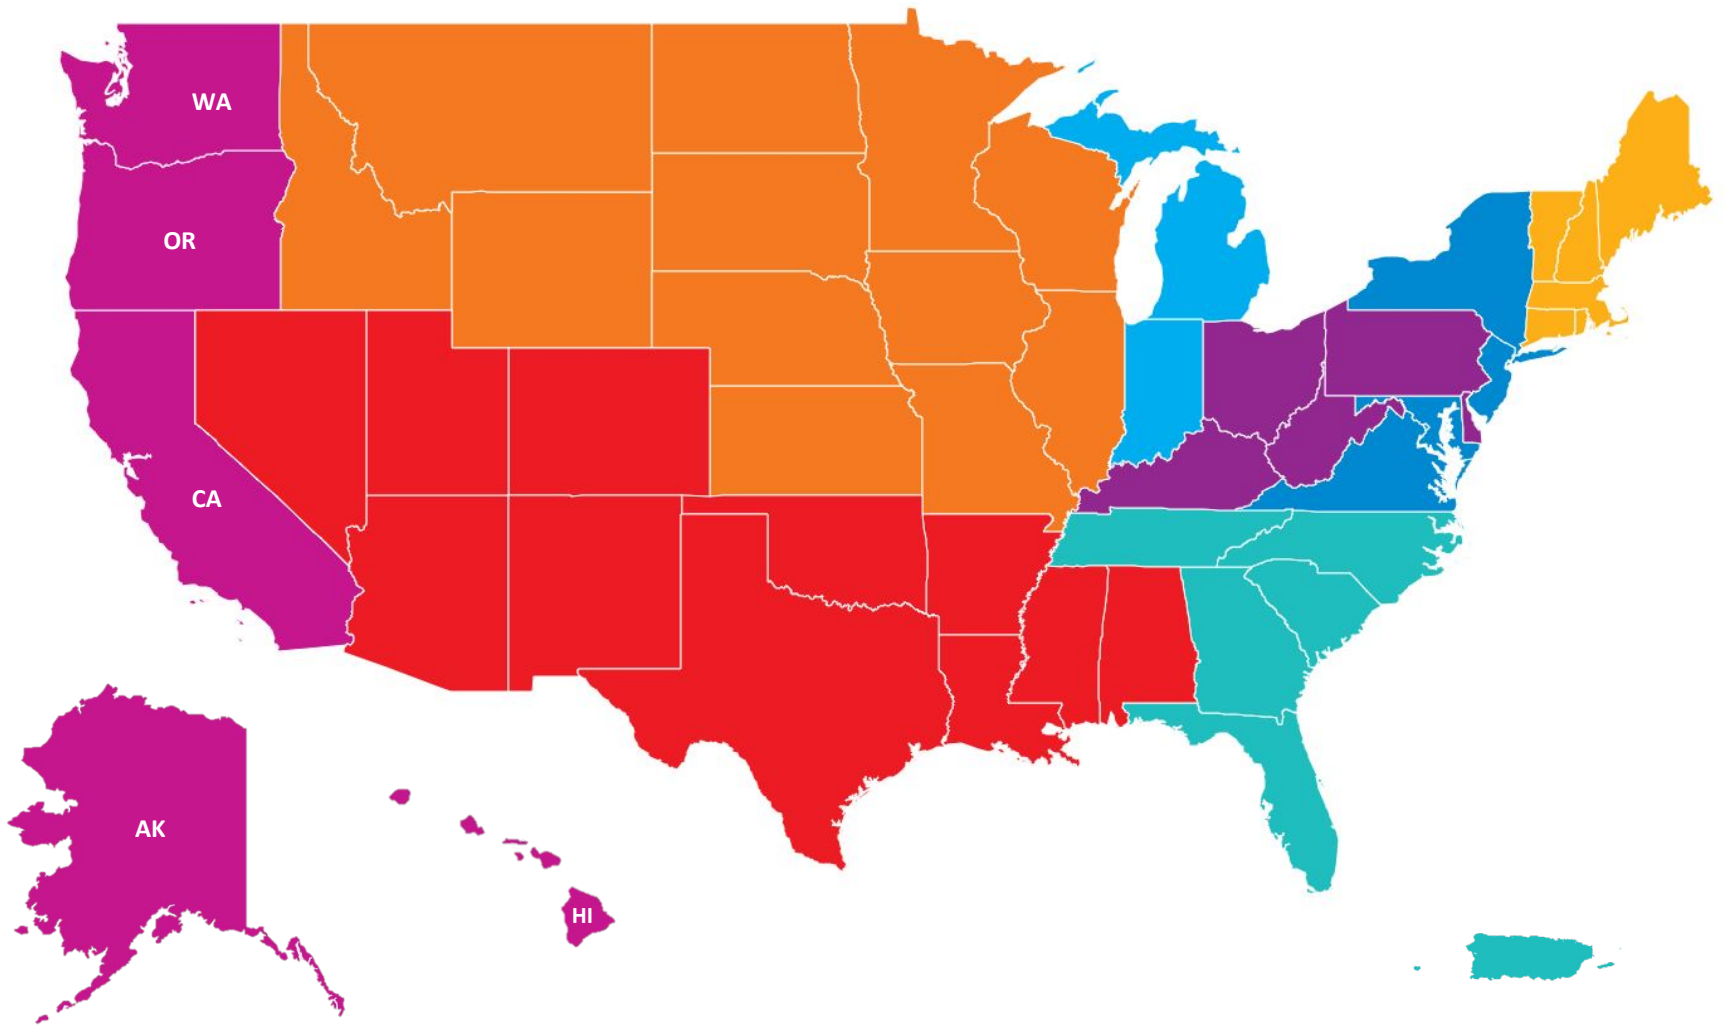

Regional Service Hubs

- YMCA of San Francisco
- Texas Alliance and Oklahoma/Arkansas/Louisiana Alliance
- Duluth Area Family YMCA
- Ann Arbor YMCA
- YMCA of Greater Louisville and YMCA of Greater Cincinnati
- YMCA of Greater Richmond
- YMCA of the Triangle
- Alliance of Massachusetts YMCAs

YMCA of San Francisco

Serving Ys in: AK, CA, HI, OR, WA

Texas Alliance and the Oklahoma/Arkansas/ Louisiana Alliance

Serving Ys in: AL, AR, AZ, CO, LA, MS, NV, NM, OK, TX, UT

DULUTH AREA FAMILY YMCA

Serving Ys in: IA, ID, IL, KS, MN, MO, MT, ND, NE, SD, WI, WY

Ann Arbor YMCA
Serving Ys in: IN, MI

YMCA of Greater Louisville and the YMCA of Greater Cincinnati

Serving Ys in: DE, KY, OH, PA, WV

YMCA of Greater Richmond

Serving Ys in: DC, MD, NJ, NY, VA

YMCA of the Triangle

Serving Ys in: FL, GA, NC, PR, SC, TN

The Alliance of Massachusetts YMCAs

Serving Ys in: CT, MA, ME, NH, RI, VT