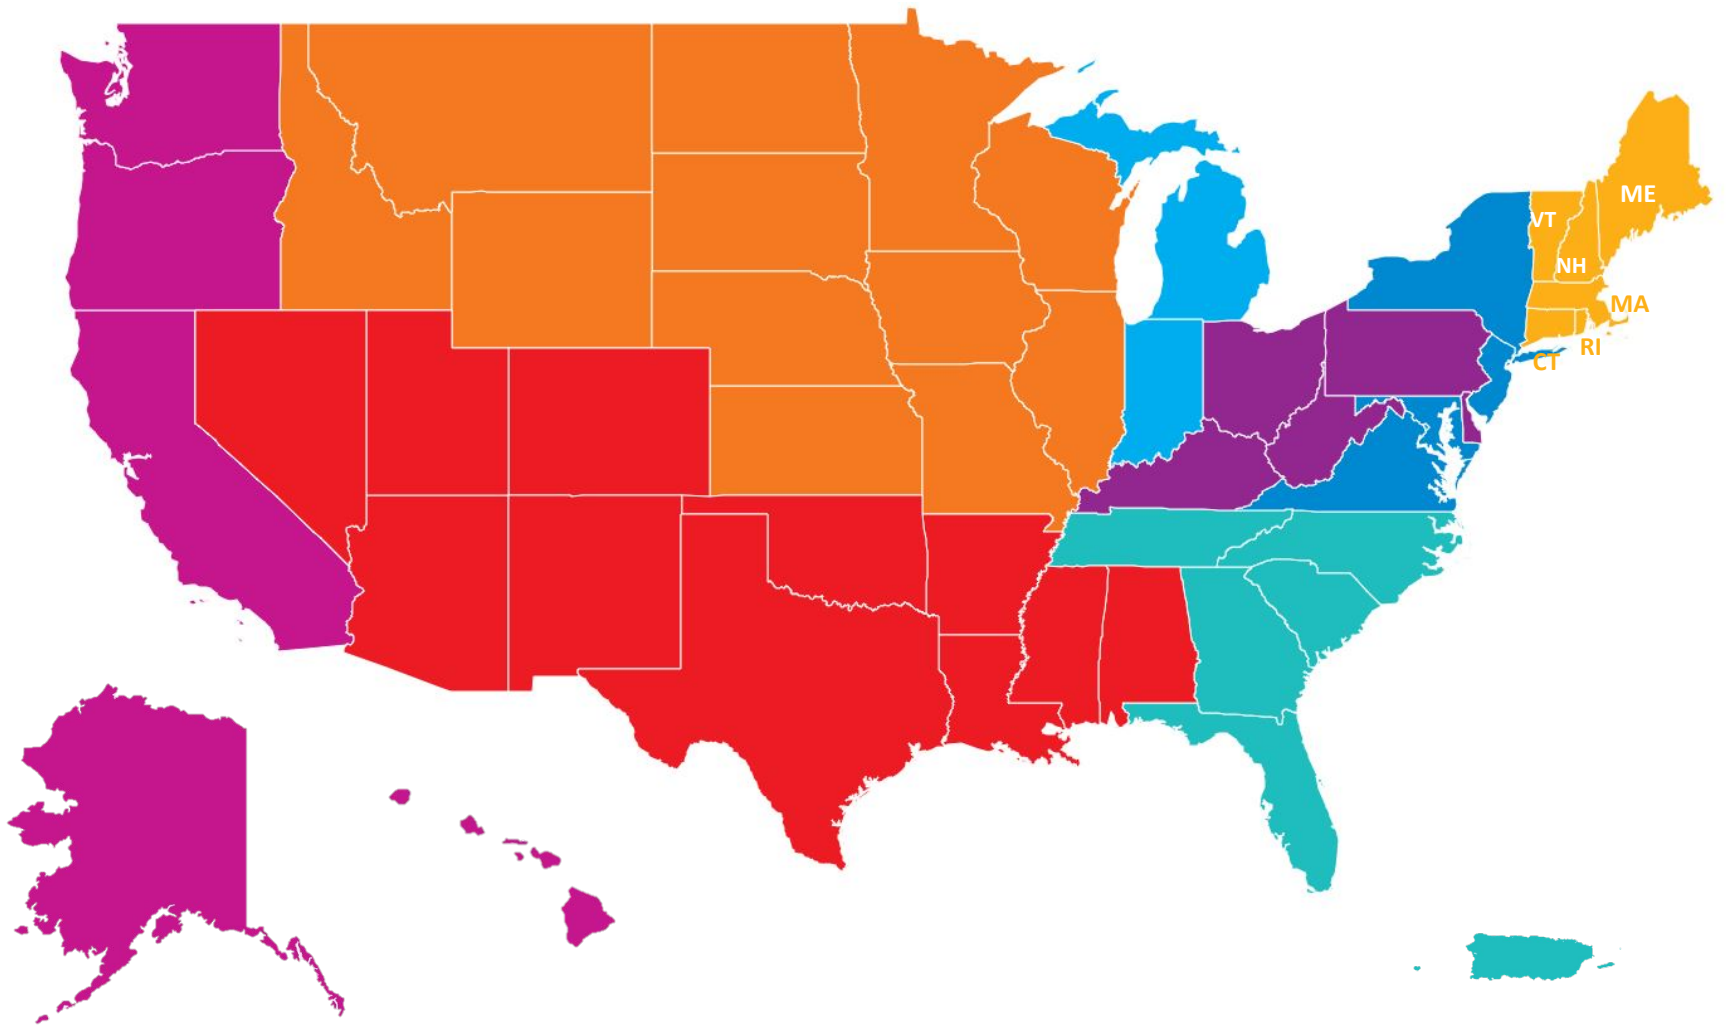

Regional Service Hubs

- YMCA of San Francisco
- Texas Alliance and Oklahoma/Arkansas/Louisiana Alliance
- Duluth Area Family YMCA
- Ann Arbor YMCA
- YMCA of Greater Louisville and YMCA of Greater Cincinnati
- YMCA of Greater Richmond
- YMCA of the Triangle
- Alliance of Massachusetts YMCAs

YMCA of San Francisco

Serving Ys in: AK, CA, HI, OR, WA

Texas Alliance and the Oklahoma/Arkansas/ Louisiana Alliance

Serving Ys in: AL, AR, AZ, CO, LA, MS, NV, NM, OK, TX, UT

DULUTH AREA FAMILY YMCA

Serving Ys in: IA, ID, IL, KS, MN, MO, MT, ND, NE, SD, WI, WY

Ann Arbor YMCA
Serving Ys in: IN, MI

YMCA of Greater Louisville and the YMCA of Greater Cincinnati

Serving Ys in: DE, KY, OH, PA, WV

YMCA of Greater Richmond

Serving Ys in: DC, MD, NJ, NY, VA

YMCA of the Triangle

Serving Ys in: FL, GA, NC, PR, SC, TN

The Alliance of Massachusetts YMCAs

Serving Ys in: CT, MA, ME, NH, RI, VT