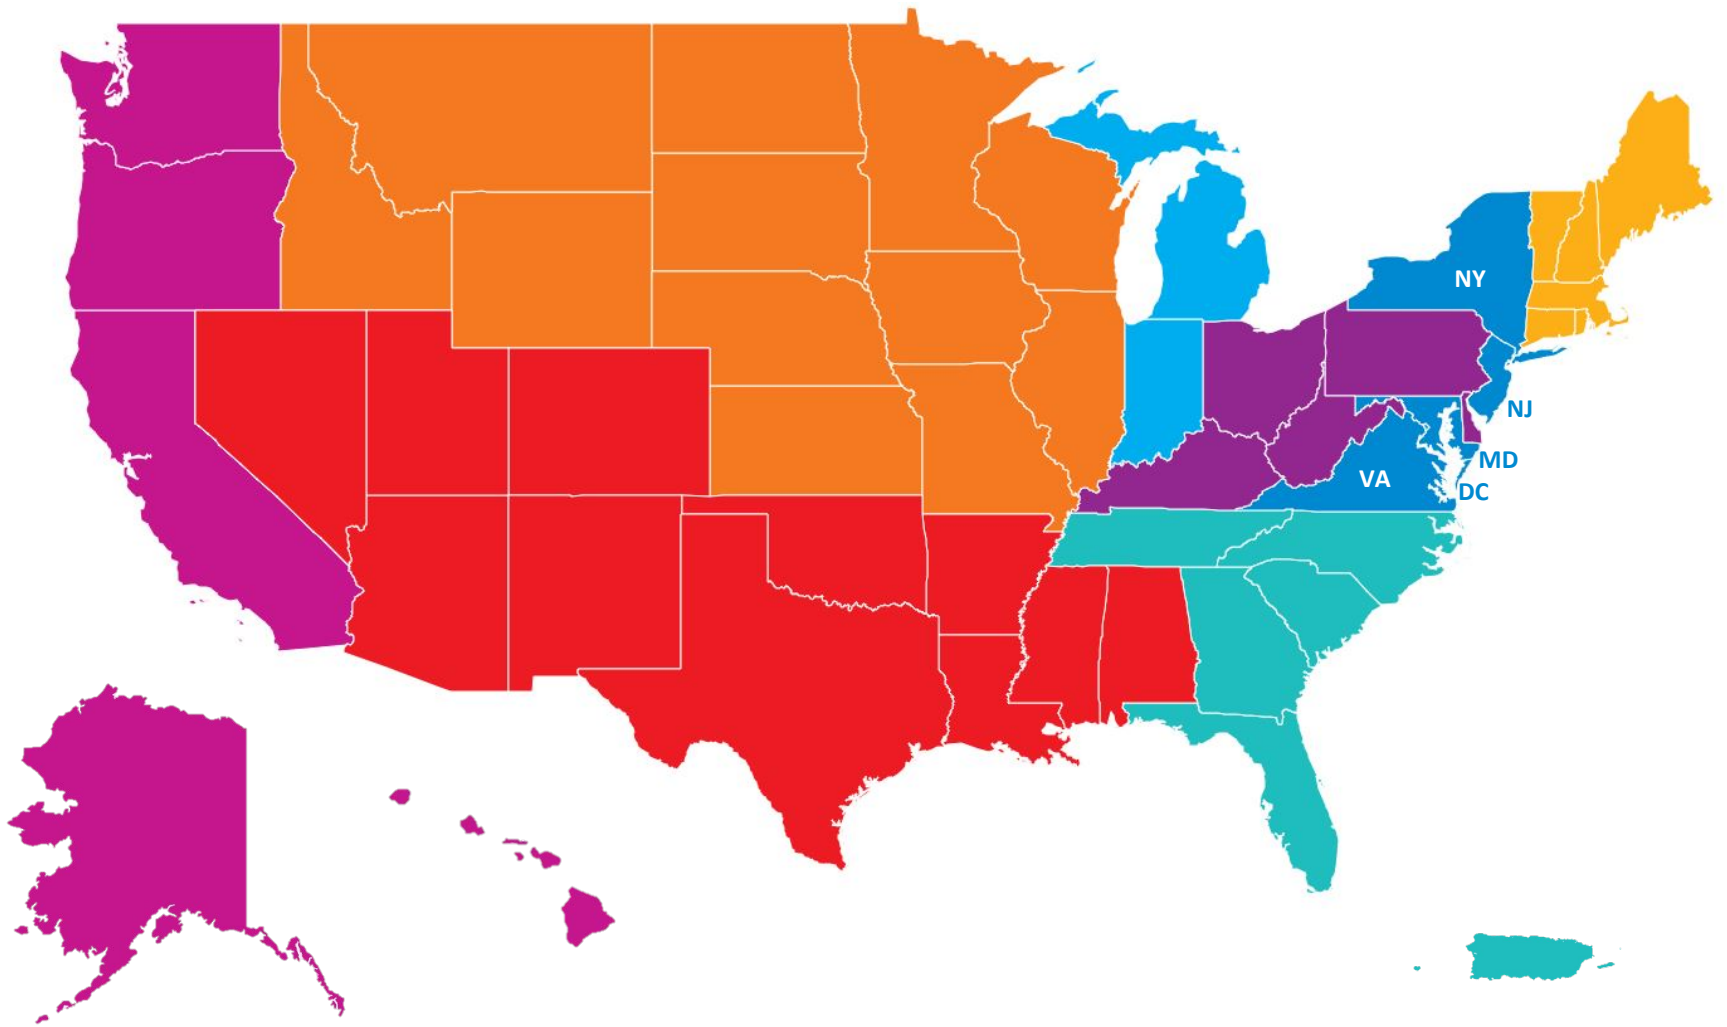

Regional Service Hubs

- YMCA of San Francisco
- Texas Alliance and Oklahoma/Arkansas/Louisiana Alliance
- Duluth Area Family YMCA
- Ann Arbor YMCA
- YMCA of Greater Louisville and YMCA of Greater Cincinnati
- YMCA of Greater Richmond
- YMCA of the Triangle
- Alliance of Massachusetts YMCAs

YMCA of San Francisco

Serving Ys in: AK, CA, HI, OR, WA

Texas Alliance and the Oklahoma/Arkansas/ Louisiana Alliance

Serving Ys in: AL, AR, AZ, CO, LA, MS, NV, NM, OK, TX, UT

DULUTH AREA FAMILY YMCA

Serving Ys in: IA, ID, IL, KS, MN, MO, MT, ND, NE, SD, WI, WY

Ann Arbor YMCA
Serving Ys in: IN, MI

YMCA of Greater Louisville and the YMCA of Greater Cincinnati

Serving Ys in: DE, KY, OH, PA, WV

YMCA of Greater Richmond

Serving Ys in: DC, MD, NJ, NY, VA

YMCA of the Triangle

Serving Ys in: FL, GA, NC, PR, SC, TN

The Alliance of Massachusetts YMCAs

Serving Ys in: CT, MA, ME, NH, RI, VT