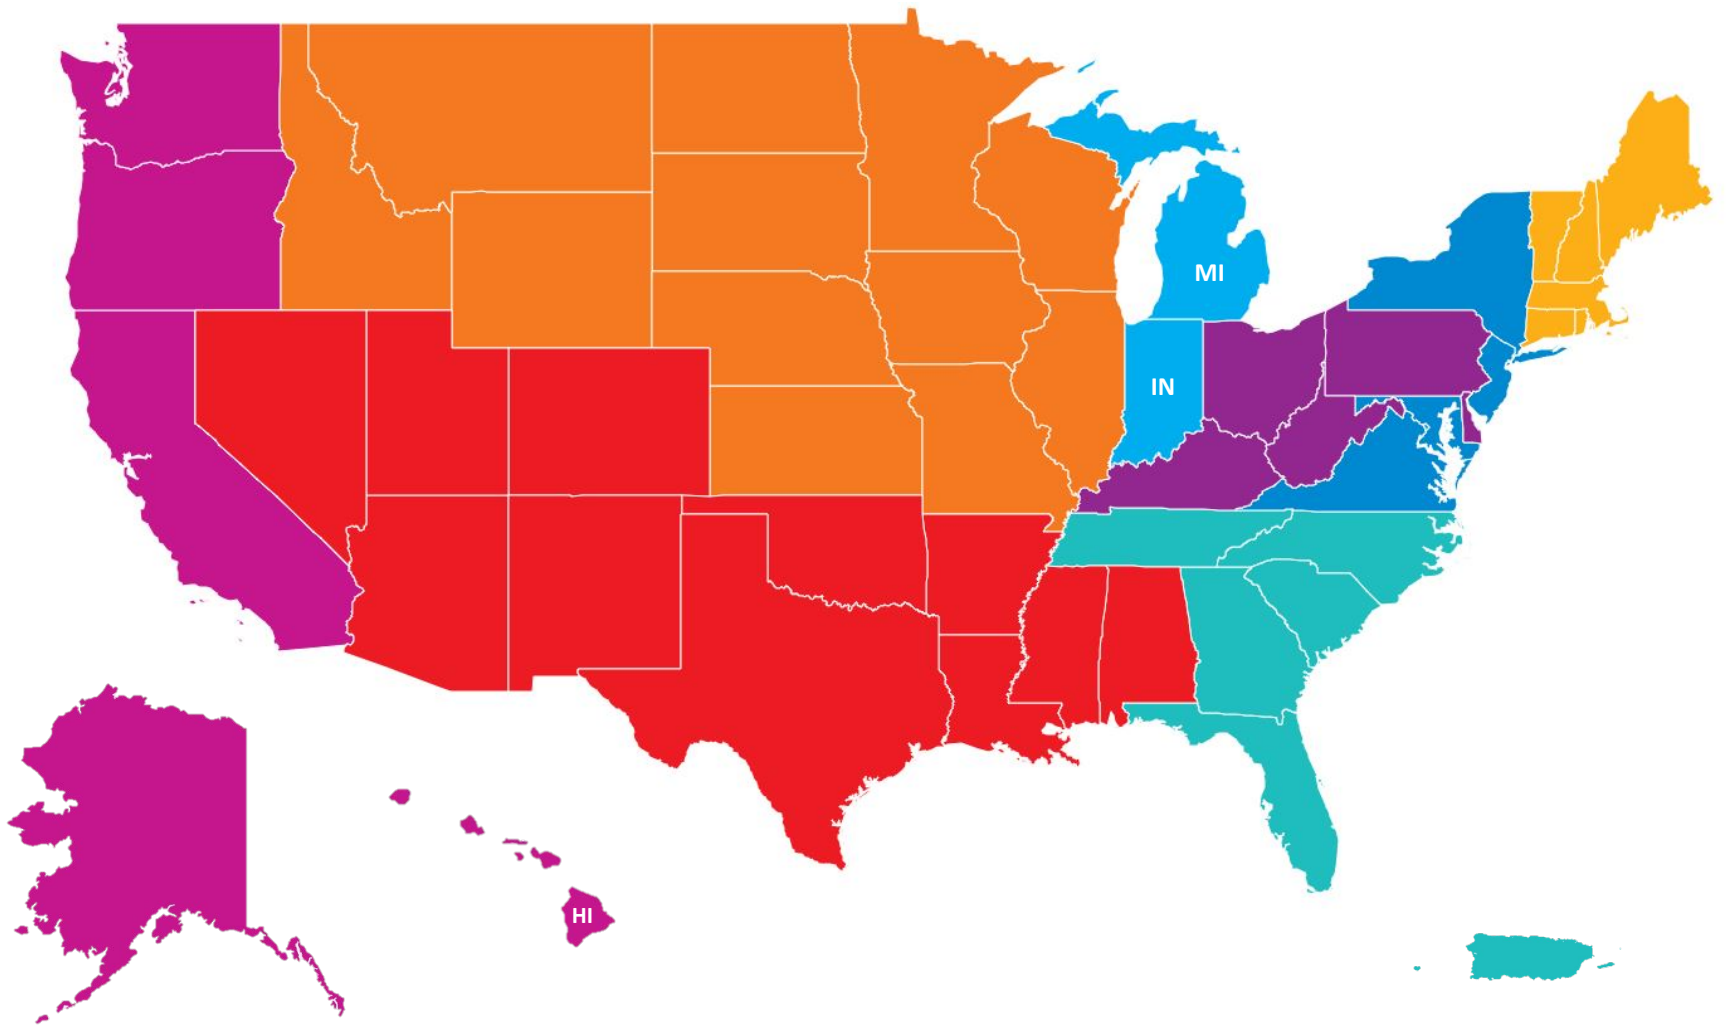

Regional Service Hubs

- YMCA of San Francisco
- Texas Alliance and Oklahoma/Arkansas/Louisiana Alliance
- Duluth Area Family YMCA
- Ann Arbor YMCA
- YMCA of Greater Louisville and YMCA of Greater Cincinnati
- YMCA of Greater Richmond
- YMCA of the Triangle
- Alliance of Massachusetts YMCAs

YMCA of San Francisco

Serving Ys in: AK, CA, HI, OR, WA

Texas Alliance and the Oklahoma/Arkansas/ Louisiana Alliance

Serving Ys in: AL, AR, AZ, CO, LA, MS, NV, NM, OK, TX, UT

DULUTH AREA FAMILY YMCA

Serving Ys in: IA, ID, IL, KS, MN, MO, MT, ND, NE, SD, WI, WY

Ann Arbor YMCA
Serving Ys in: IN, MI

YMCA of Greater Louisville and the YMCA of Greater Cincinnati

Serving Ys in: DE, KY, OH, PA, WV

YMCA of Greater Richmond

Serving Ys in: DC, MD, NJ, NY, VA

YMCA of the Triangle

Serving Ys in: FL, GA, NC, PR, SC, TN

The Alliance of Massachusetts YMCAs

Serving Ys in: CT, MA, ME, NH, RI, VT