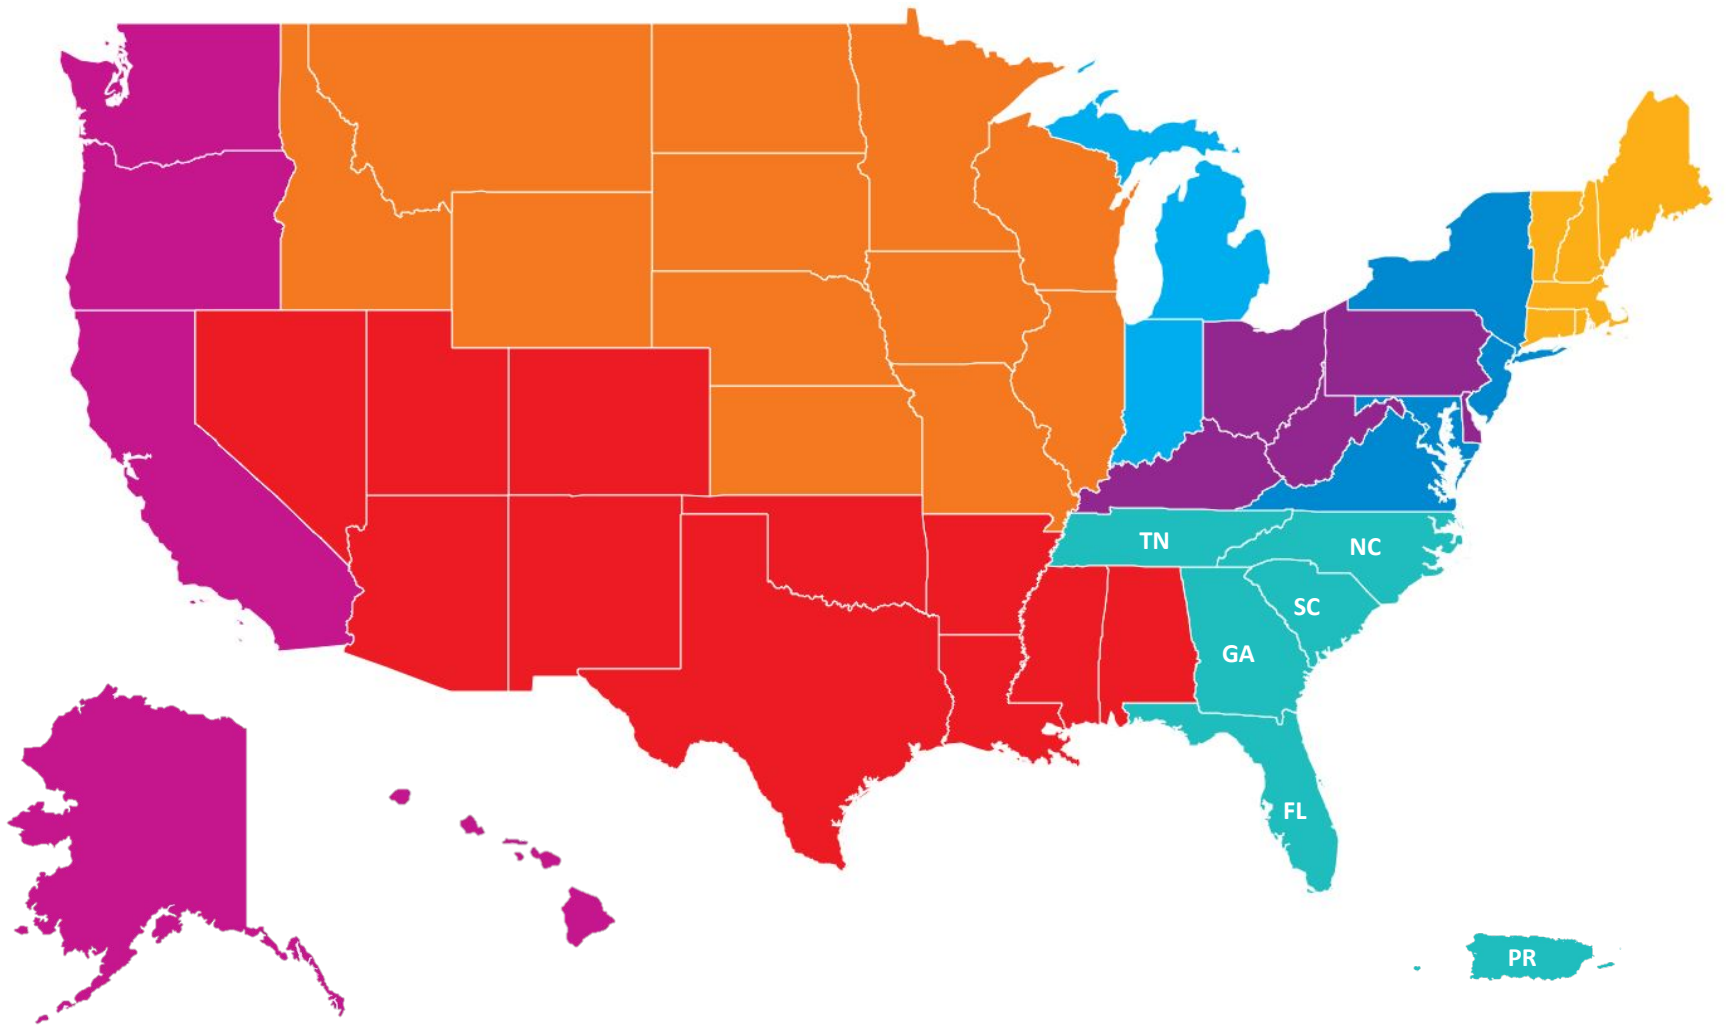

Regional Service Hubs

- YMCA of San Francisco
- Texas Alliance and Oklahoma/Arkansas/Louisiana Alliance
- Duluth Area Family YMCA
- Ann Arbor YMCA
- YMCA of Greater Louisville and YMCA of Greater Cincinnati
- YMCA of Greater Richmond
- YMCA of the Triangle
- Alliance of Massachusetts YMCAs

YMCA of San Francisco

Serving Ys in: AK, CA, HI, OR, WA

Texas Alliance and the Oklahoma/Arkansas/ Louisiana Alliance

Serving Ys in: AL, AR, AZ, CO, LA, MS, NV, NM, OK, TX, UT

DULUTH AREA FAMILY YMCA

Serving Ys in: IA, ID, IL, KS, MN, MO, MT, ND, NE, SD, WI, WY

Ann Arbor YMCA
Serving Ys in: IN, MI

YMCA of Greater Louisville and the YMCA of Greater Cincinnati

Serving Ys in: DE, KY, OH, PA, WV

YMCA of Greater Richmond

Serving Ys in: DC, MD, NJ, NY, VA

YMCA of the Triangle

Serving Ys in: FL, GA, NC, PR, SC, TN

The Alliance of Massachusetts YMCAs

Serving Ys in: CT, MA, ME, NH, RI, VT