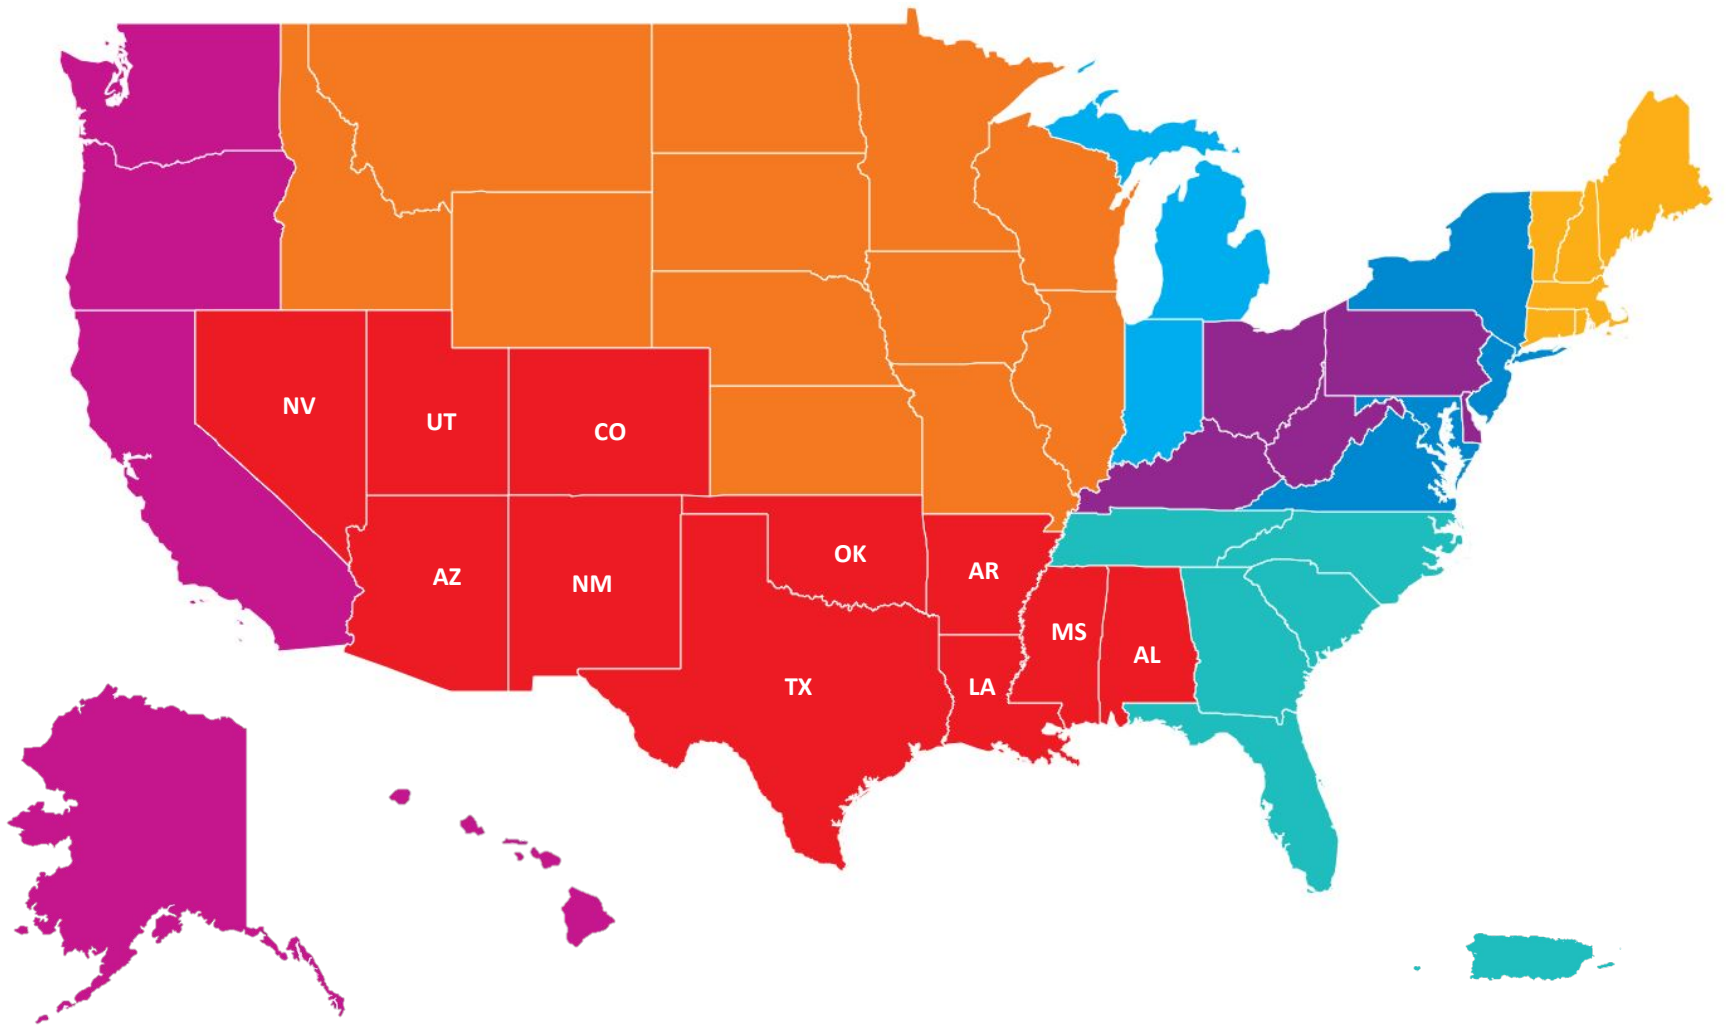

Regional Service Hubs

- YMCA of San Francisco
- Texas Alliance and Oklahoma/Arkansas/Louisiana Alliance
- Duluth Area Family YMCA
- Ann Arbor YMCA
- YMCA of Greater Louisville and YMCA of Greater Cincinnati
- YMCA of Greater Richmond
- YMCA of the Triangle
- Alliance of Massachusetts YMCAs

YMCA of San Francisco

Serving Ys in: AK, CA, HI, OR, WA

Texas Alliance and the Oklahoma/Arkansas/ Louisiana Alliance

Serving Ys in: AL, AR, AZ, CO, LA, MS, NV, NM, OK, TX, UT

DULUTH AREA FAMILY YMCA

Serving Ys in: IA, ID, IL, KS, MN, MO, MT, ND, NE, SD, WI, WY

Ann Arbor YMCA
Serving Ys in: IN, MI

YMCA of Greater Louisville and the YMCA of Greater Cincinnati

Serving Ys in: DE, KY, OH, PA, WV

YMCA of Greater Richmond

Serving Ys in: DC, MD, NJ, NY, VA

YMCA of the Triangle

Serving Ys in: FL, GA, NC, PR, SC, TN

The Alliance of Massachusetts YMCAs

Serving Ys in: CT, MA, ME, NH, RI, VT