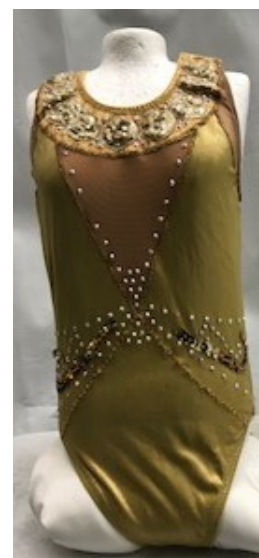

Size 30

30

28

30

Size 30

28

28

With head pieces.
Each rental cost
\$50 with \$50 de-
posit.