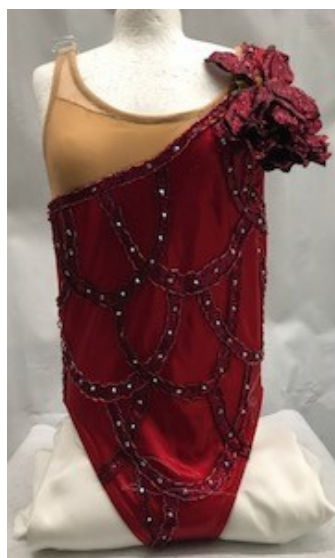

Size 30

30

28

30

Size 30

28

28

With head pieces.
Each rental cost
\$50 with \$50 de-
posit.